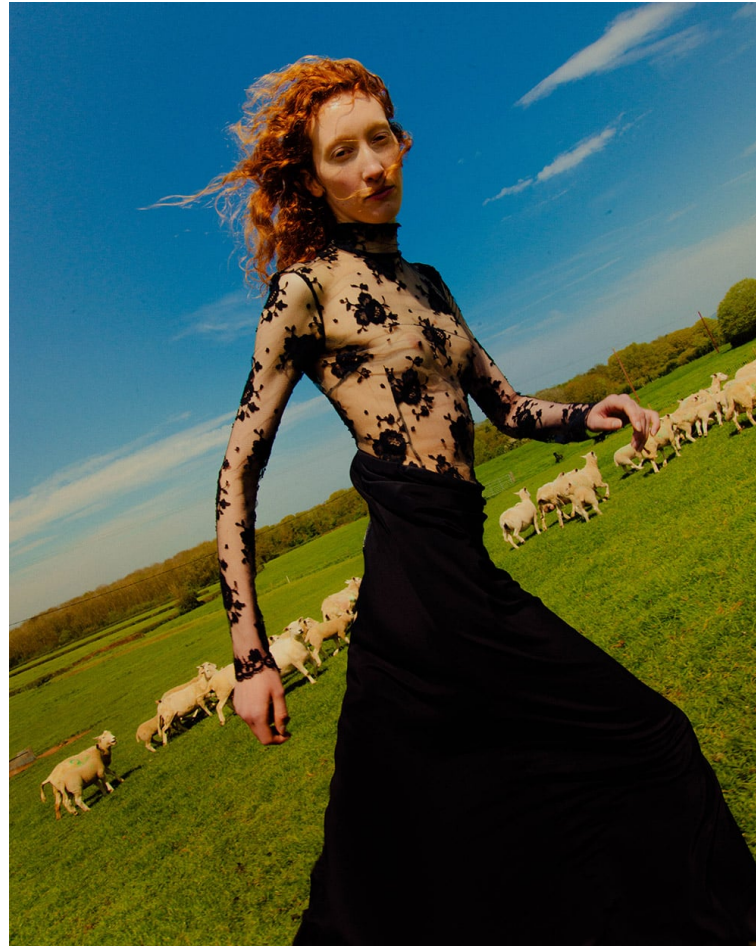

BLOW

SEHNSUCHT ATELIER √

LORNA