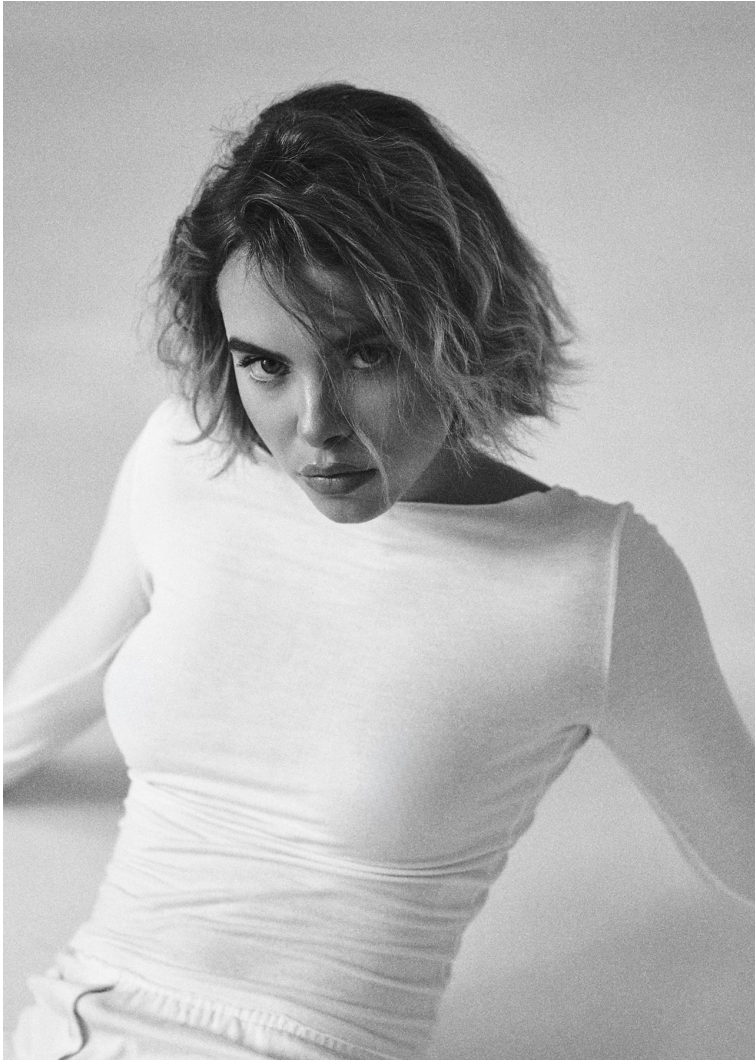

# BLOW

LIZA SEREDA

Height 1.73 / Bust 88 / Waist 67 / Hips 99 / Shoes 38 / Eyes Green / Hair Light Brown

# BLOW

MANGO TEEN ↘

LIZA SEREDA

# BLOW

LIZA SEREDA