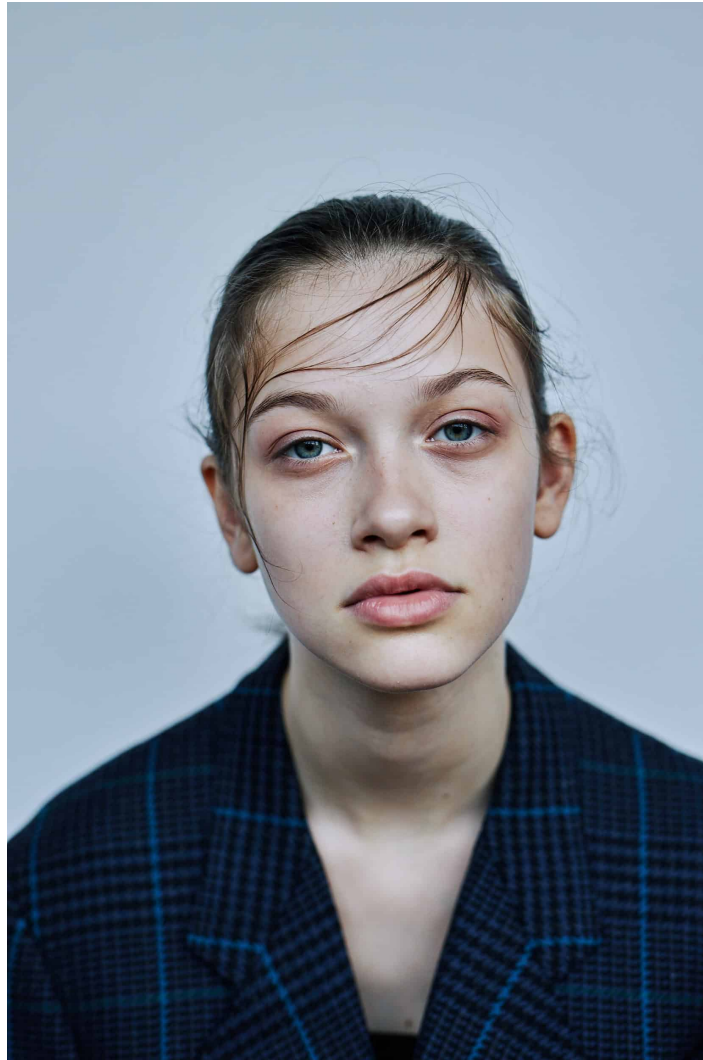

BLOW

LIZA K

Height 1.78 / Bust 81 / Waist 59 / Hips 90 / Shoes 40 / Eyes Green / Hair Blond

BLOW

LIZA K

BLOW

DOLCE & GABBANA ↓

ERMANNO SCERVINO ↓