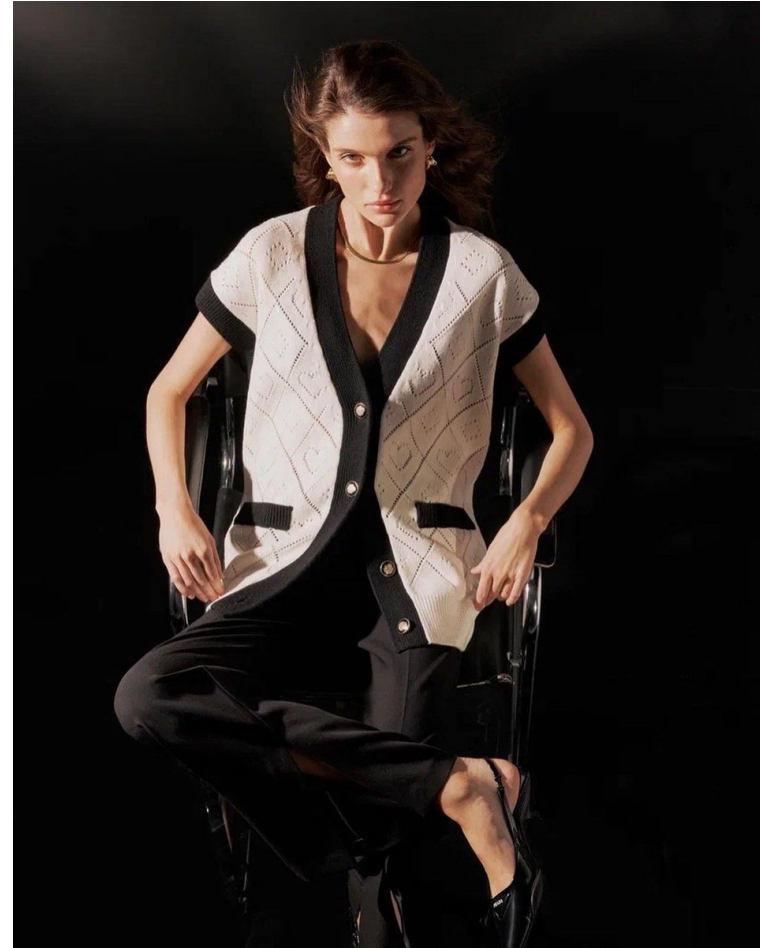

BLOW

LISSY V

Height 1.76 / Bust 76 / Waist 60 / Hips 89 / Shoes 38 / Eyes Brown / Hair Dark Brown

BLOW

LISSY V

BLOW

BASE OF YOU ↓

LISSY V