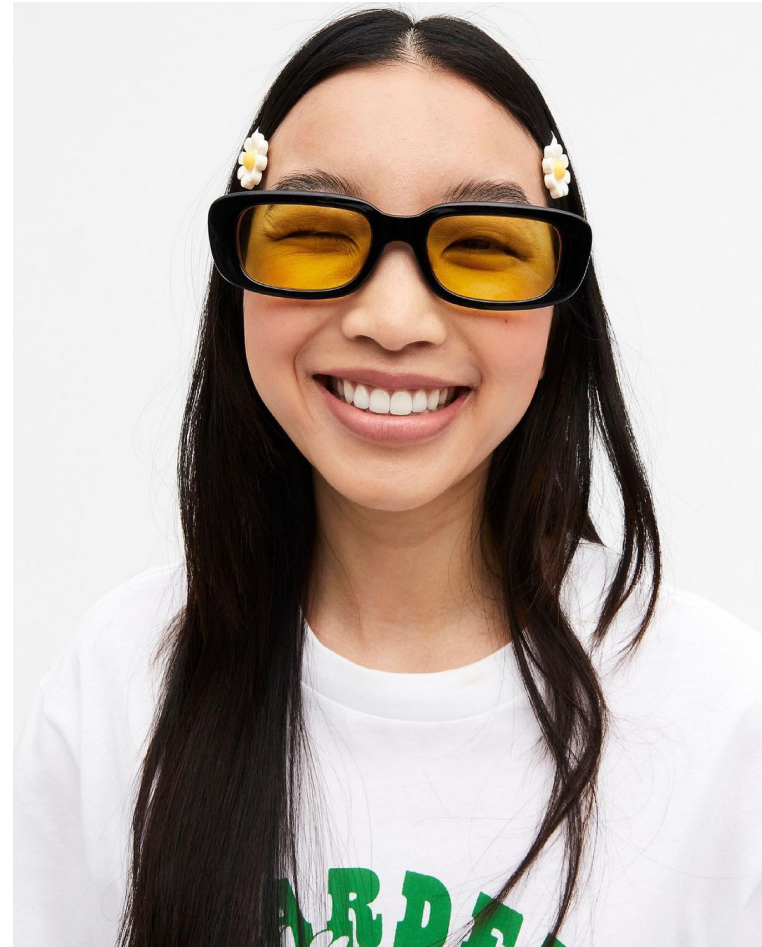

LISA NG

NA-KD ↓