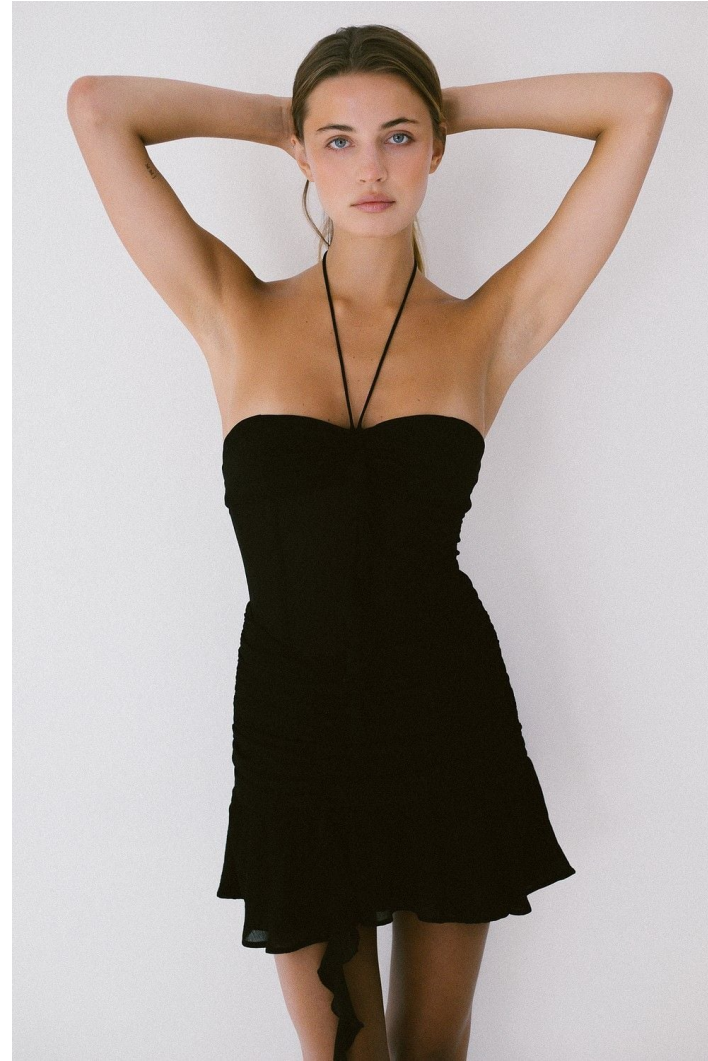

BLOW

LINE HOLPERT

Height 1.79 / Bust 87 / Waist 63 / Hips 90 / Shoes 41 / Eyes Blue-Green / Hair Brown

BLOW

LINE HOLPERT

BLOW

LINE HOLPERT

BLOW