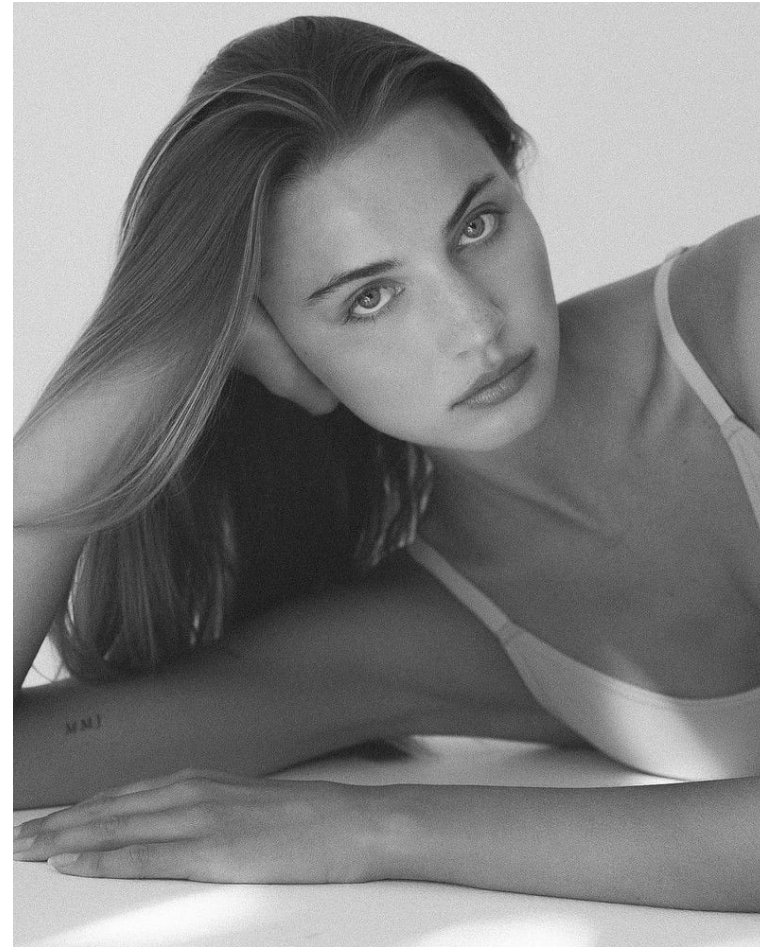

BLOW

LINE HOLPERT

Height 1.79 / Bust 87 / Waist 63 / Hips 90 / Shoes 41 / Eyes Blue-Green / Hair Brown

BLOW

LINE HOLPERT

BLOW

LINE HOLPERT

BLOW

LINE HOLPERT

BLOW

LINE HOLPERT

BLOW

AJE ↘

LINE HOLPERT

BLOW

LINE HOLPERT