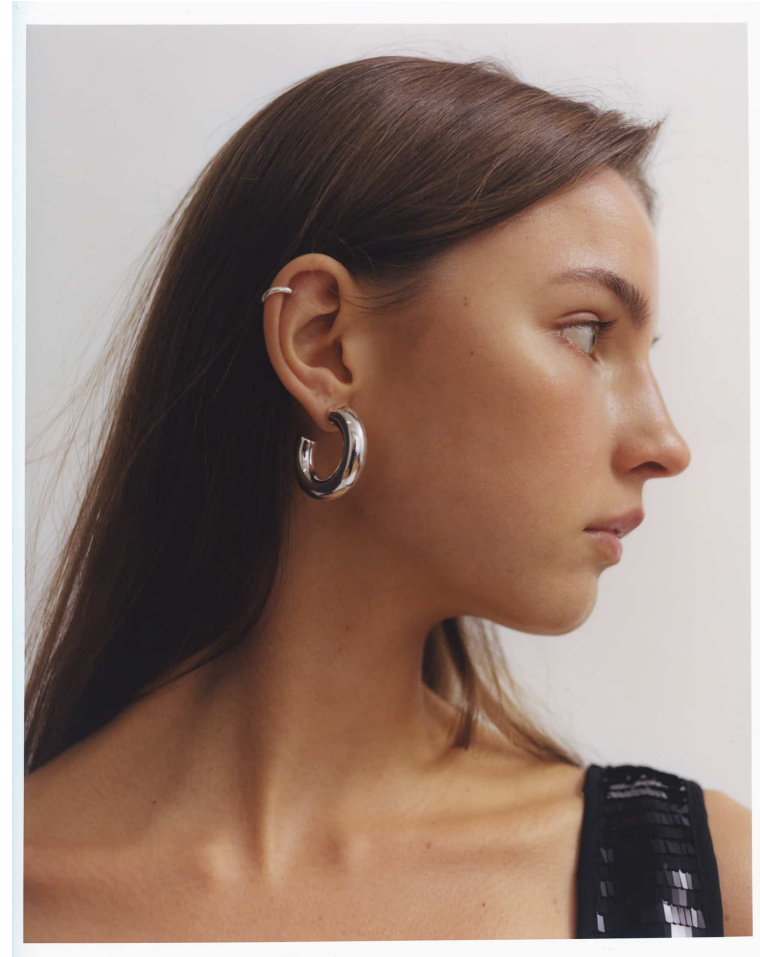

BLOW

LINE HOLPERT

Height 1.79 / Bust 87 / Waist 63 / Hips 90 / Shoes 41 / Eyes Blue-Green / Hair Brown

BLOW

LINE HOLPERT

BLOW

LINE HOLPERT

BLOW

LINE HOLPERT

BLOW

LINE HOLPERT

BLOW

LINE HOLPERT

BLOW

LINE HOLPERT

BLOW