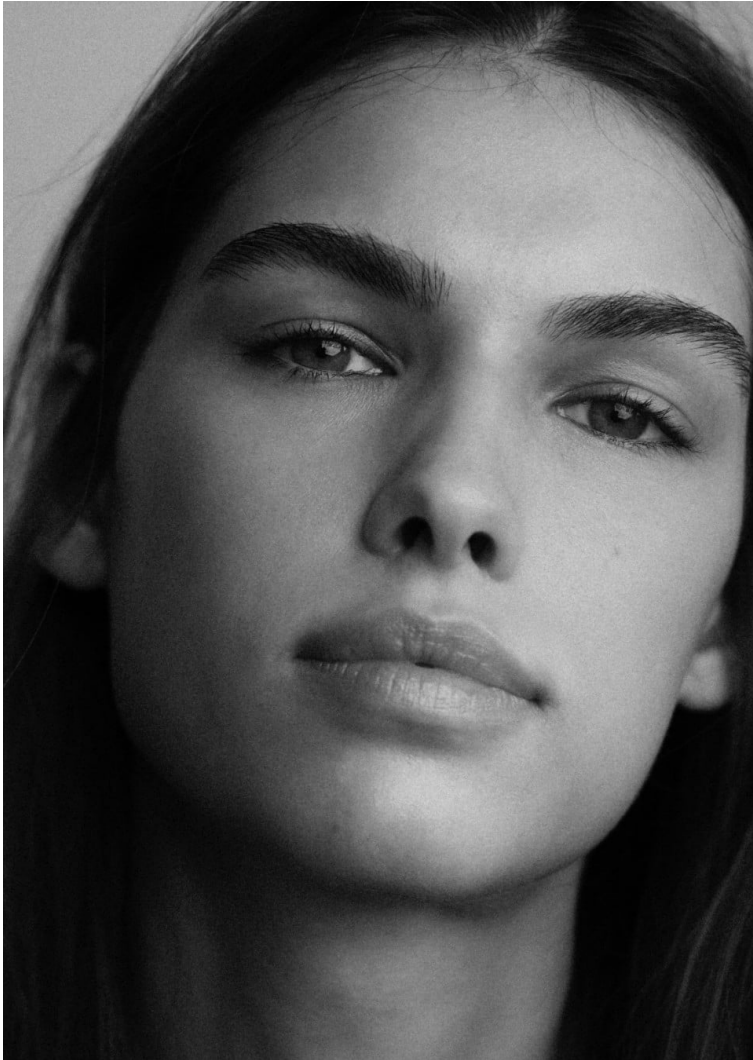

# BLOW

LINA V – MARIE CLAIRE ↓

Height 1.78 / Bust 77 / Waist 56 / Hips 87 / Shoes 39 / Eyes Green / Hair Brown

# BLOW

LINA V

# BLOW

ZIEMMERMANN ↓

LINA V