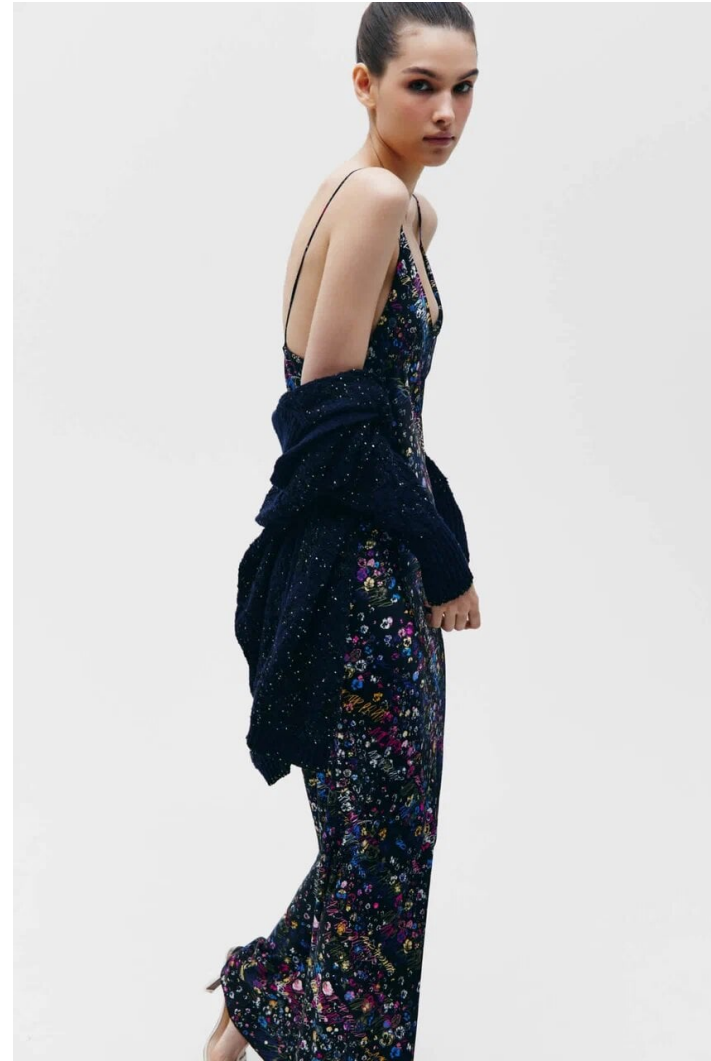

BLOW

VANESI ↘

LINA V