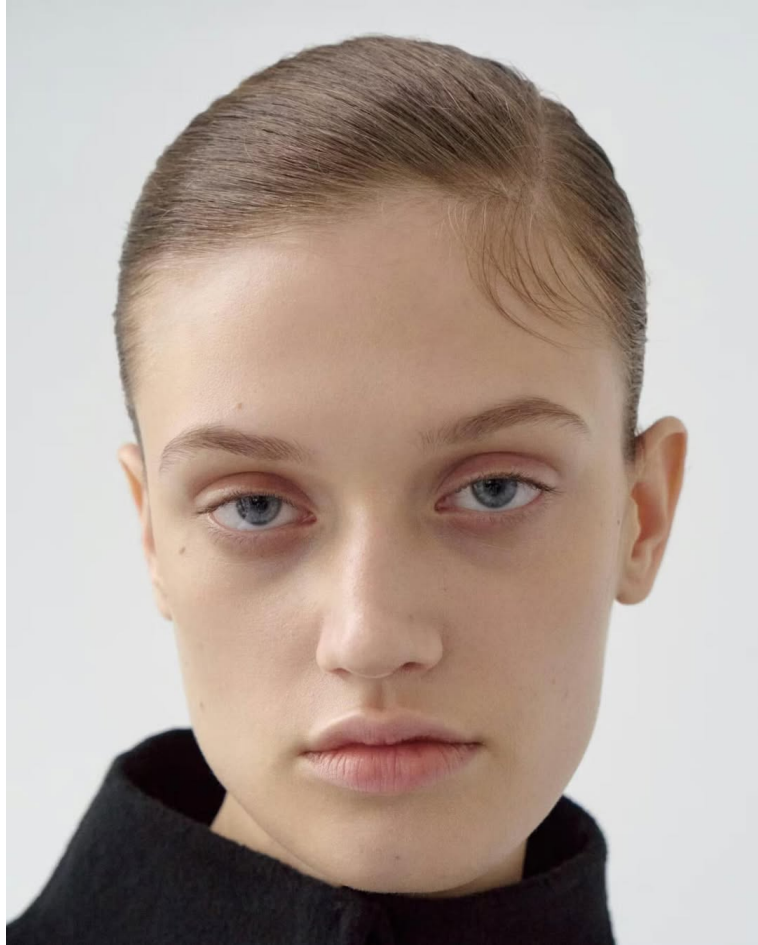

MIU MIU ↓

BLOW

EXHIBITION ↘