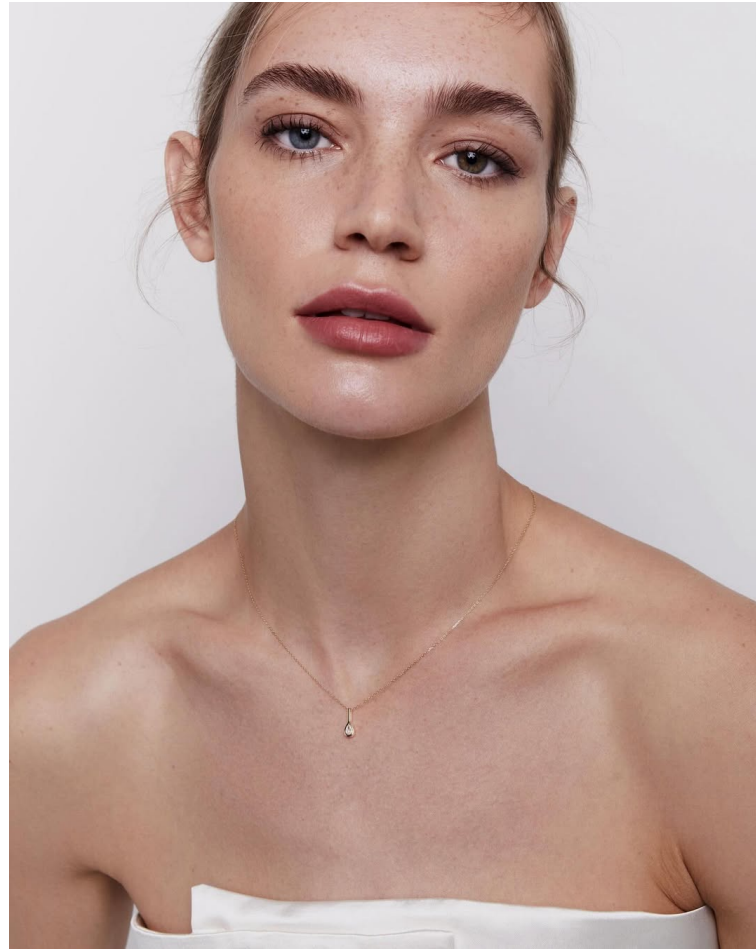

BLOW

LILIYA K