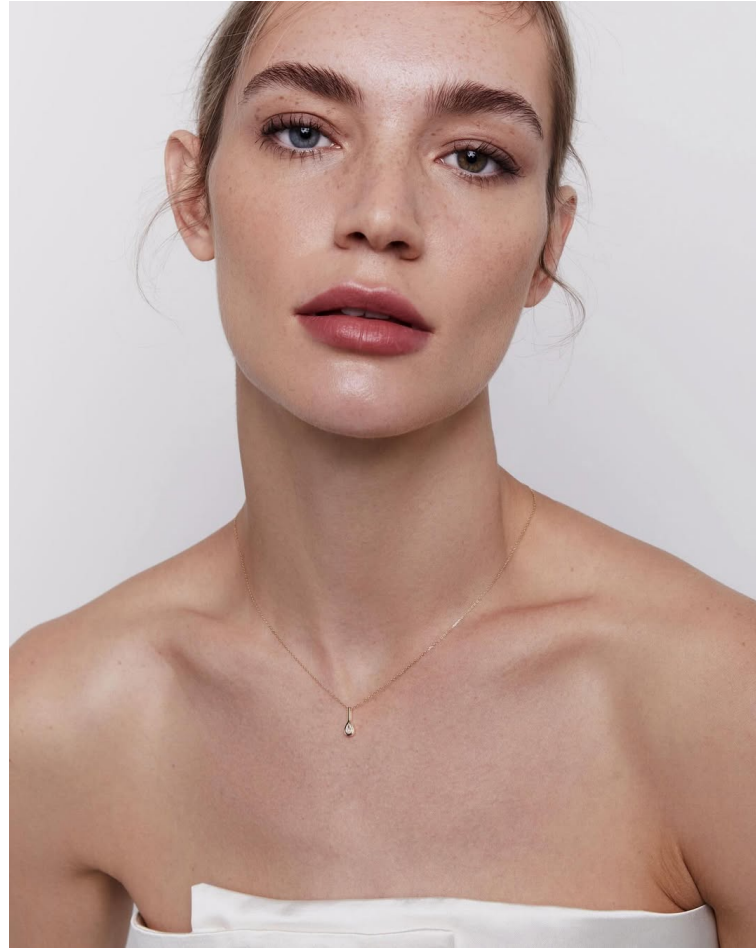

BLOW

LILIYA K