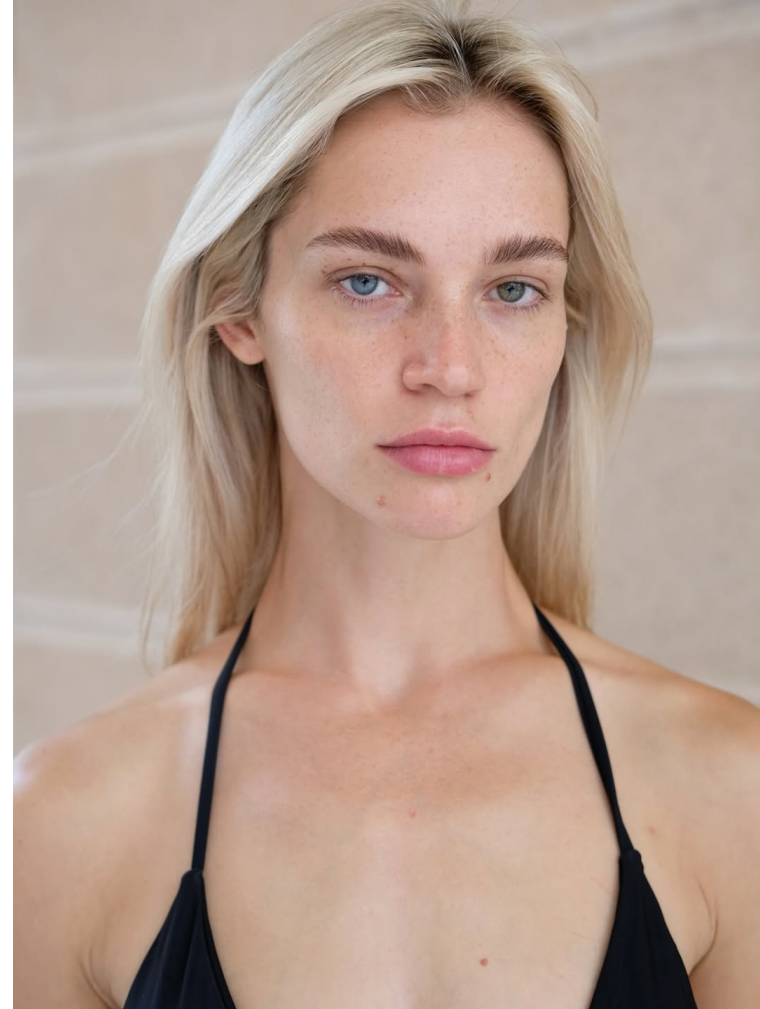

BLOW

LILIYA K