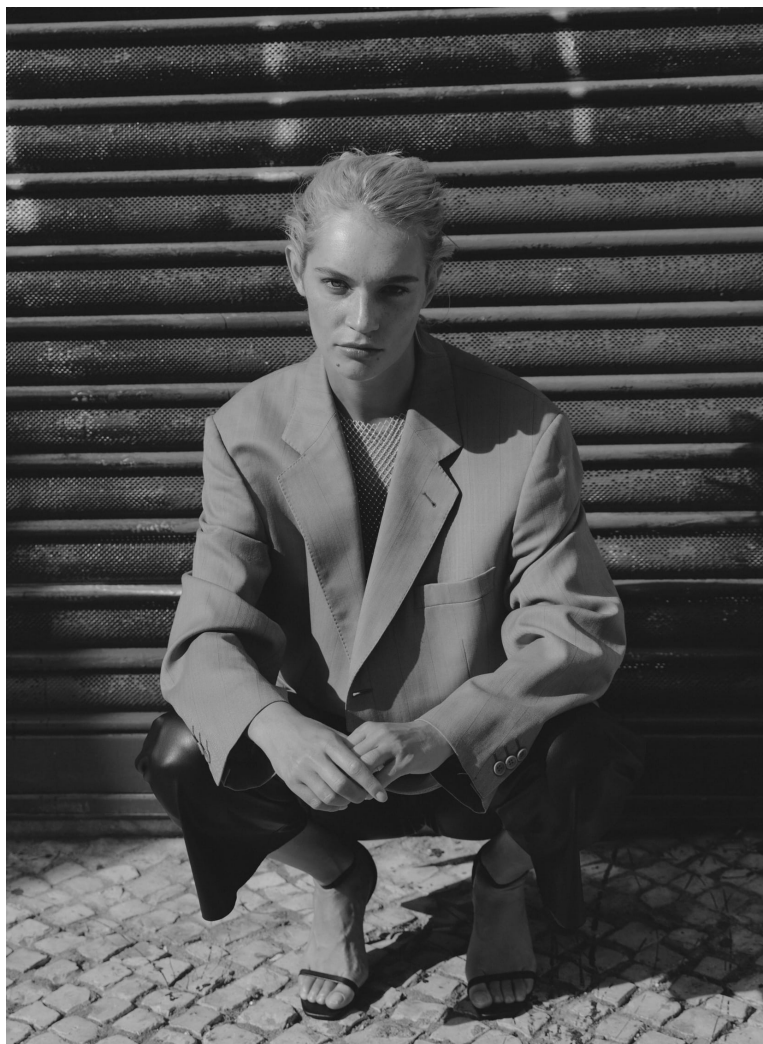

BLOW

ELLE SERBIA ↓

LILIYA K