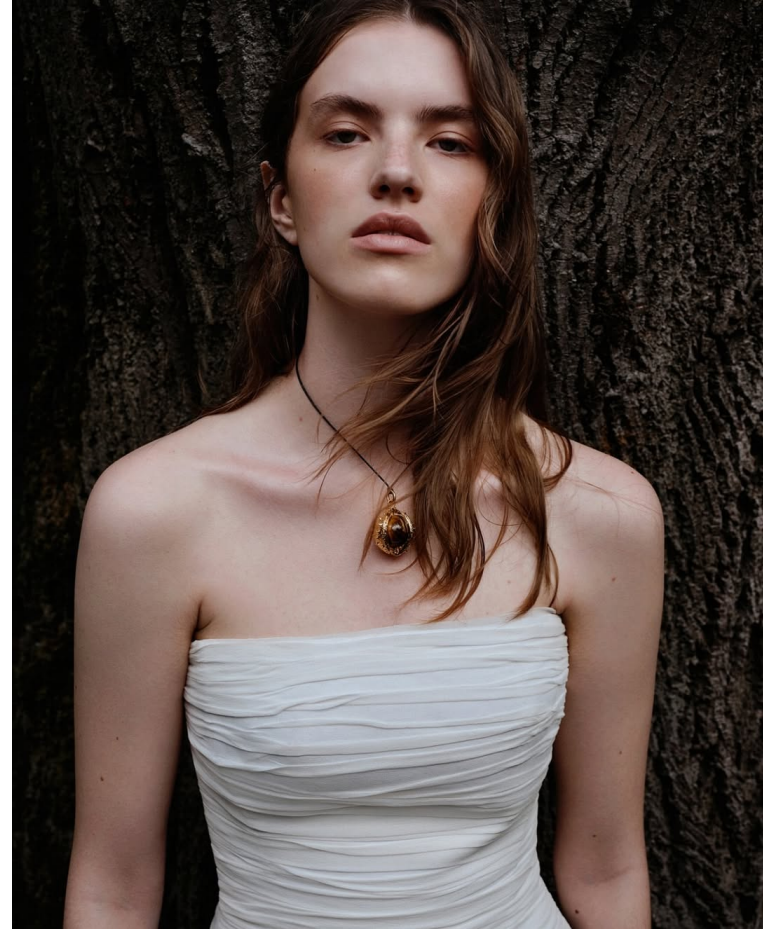

BLOW

JEWELRY LAB ↘

LILITH