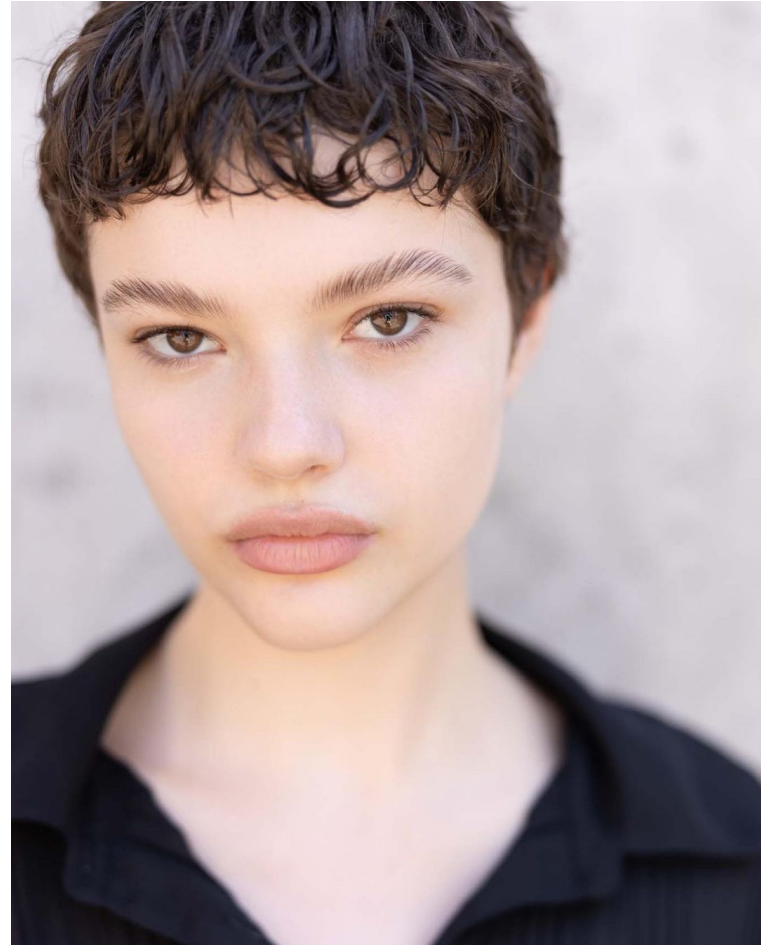

BLOW

LAURA LAPPO

Height 1.78 / Bust 80 / Waist 61 / Hips 89 / Shoes 40 / Eyes Brown / Hair Dark Blond

BLOW

MITHRIDATE ↓

LAURA LAPPO

BLOW

LAURA LAPPO

BLOW

LAURA LAPPO

BLOW

LAURA LAPPO

BLOW

REPLAY ↓

LAURA LAPPO

BLOW