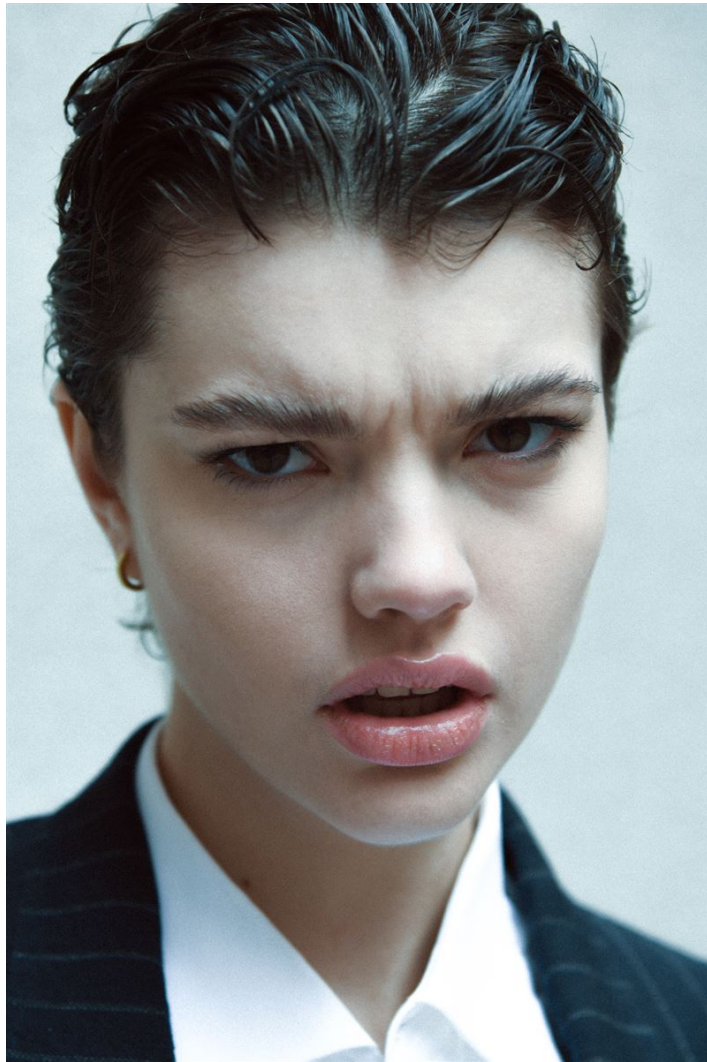

# BLOW

LAURA LAPPO

Height 1.78 / Bust 80 / Waist 61 / Hips 89 / Shoes 40 / Eyes Brown / Hair Dark Blond

# BLOW

MITHRIDATE ↓

LAURA LAPPO