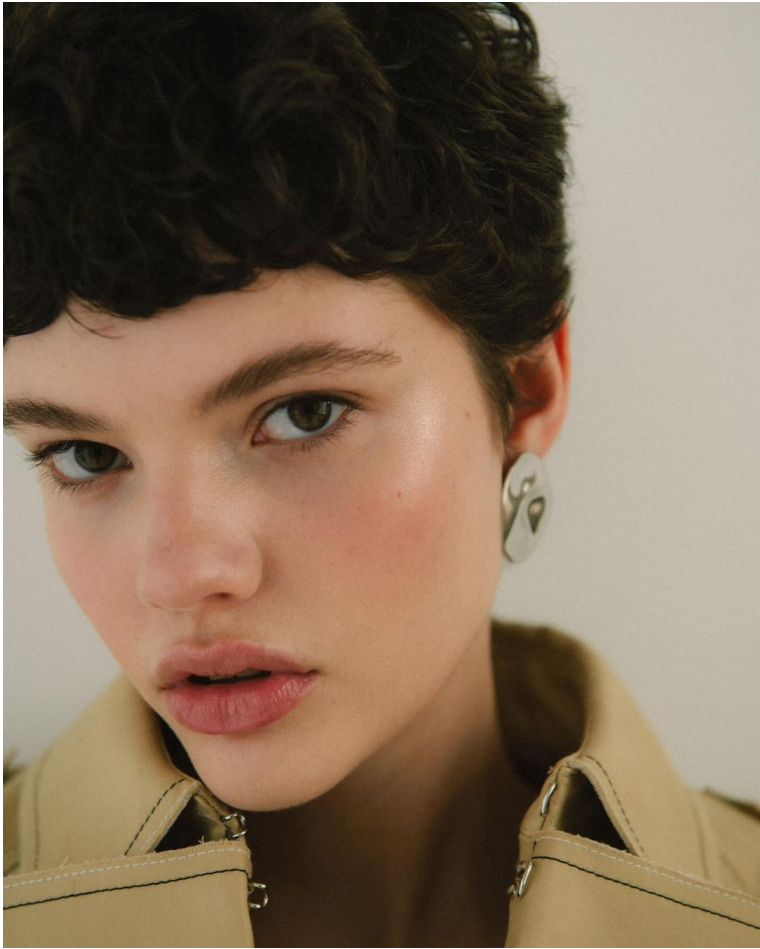

BLOW

LAURA LAPPO