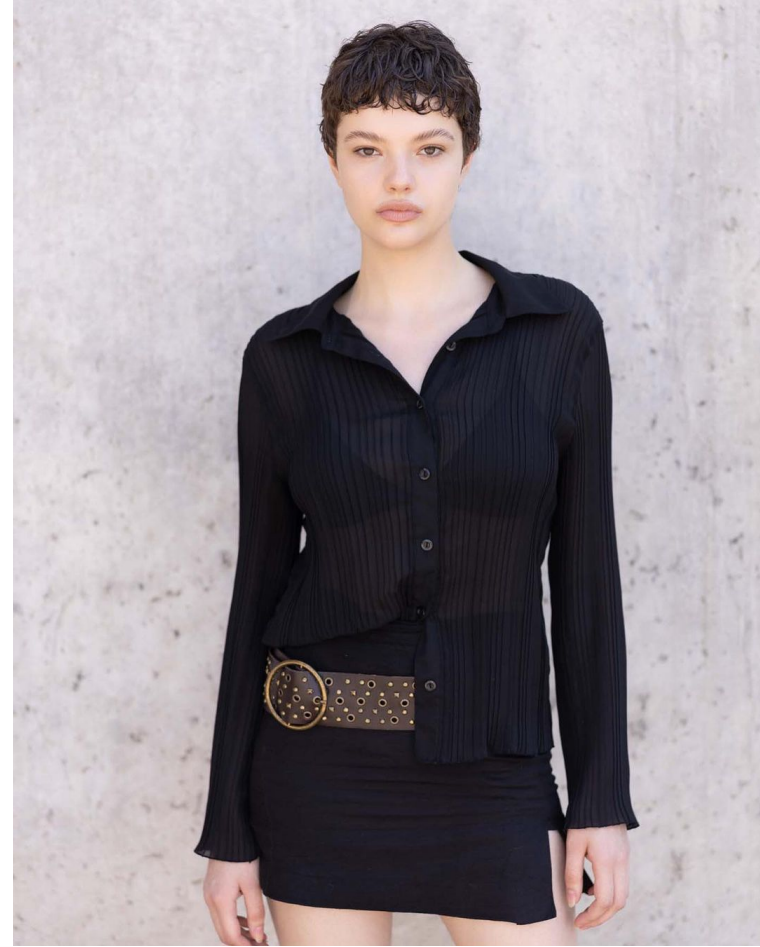

BLOW

LAURA LAPPO