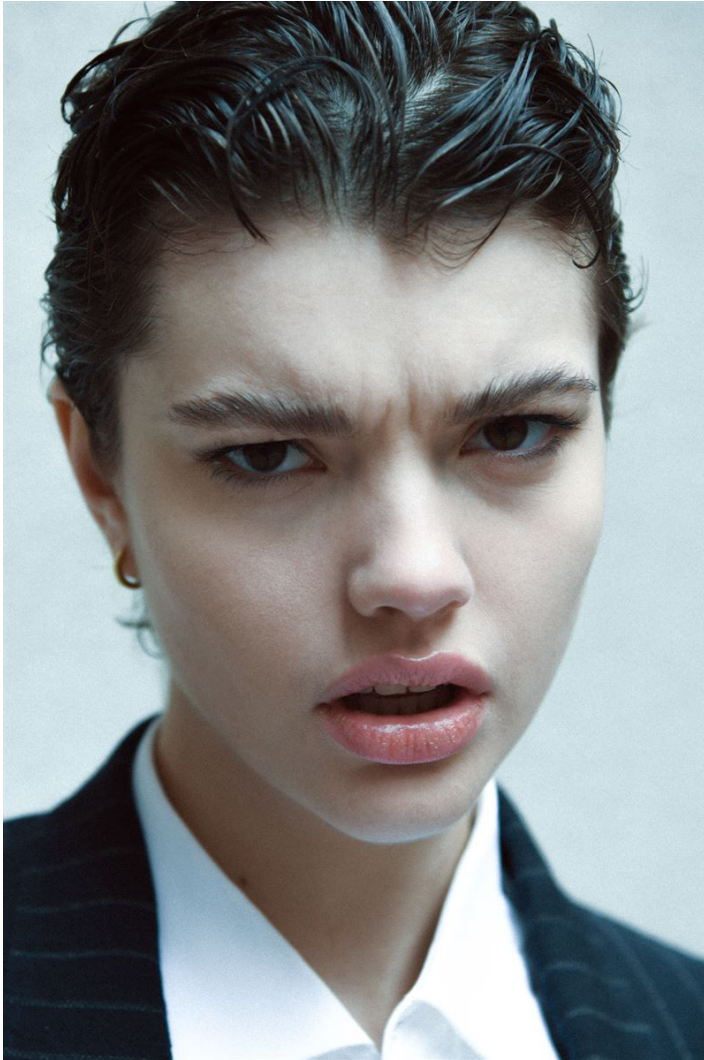

BLOW

LAURA LAPPO

Height 1.78 / Bust 80 / Waist 61 / Hips 89 / Shoes 40 / Eyes Brown / Hair Dark Blond

BLOW

MITHRIDATE ↓

LAURA LAPPO

BLOW

LAURA LAPPO

BLOW

LAURA LAPPO

BLOW

LAURA LAPPO

BLOW

REPLAY ↓

LAURA LAPPO

BLOW