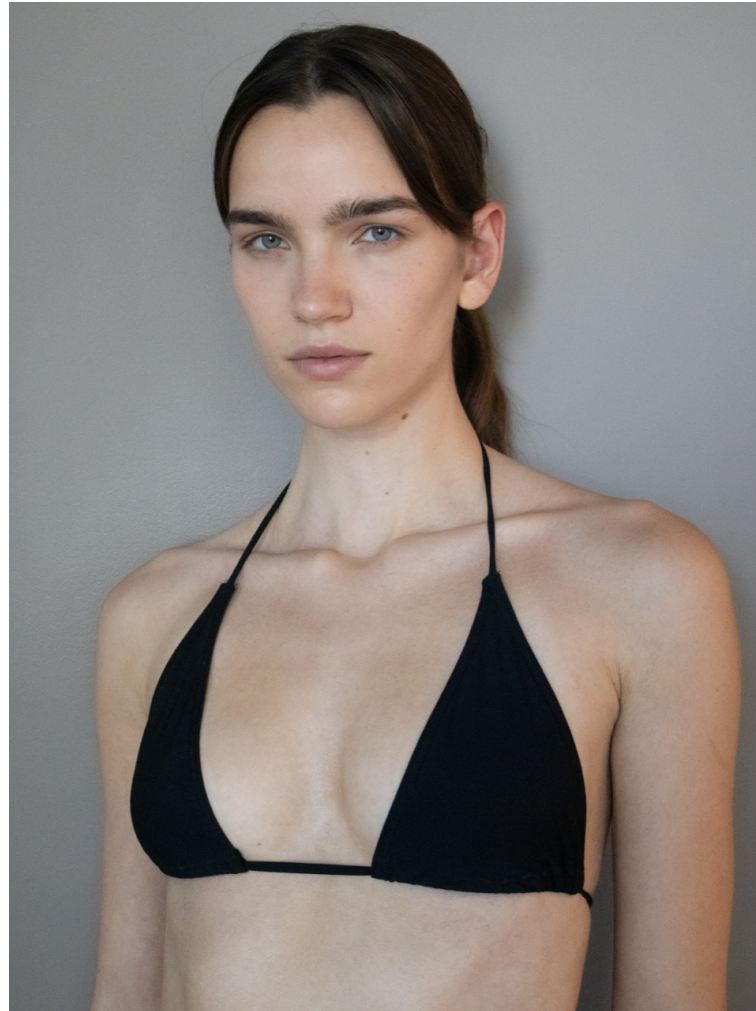

BLOW

LAURA HELENE CHRISTENSEN

Height 1.79 / Bust 80 / Waist 60 / Hips 89 / Shoes 38 / Eyes Blue-Green / Hair Brown

BLOW

LAURA HELENE CHRISTENSEN

BLOW

LAURA HELENE CHRISTENSEN

BLOW