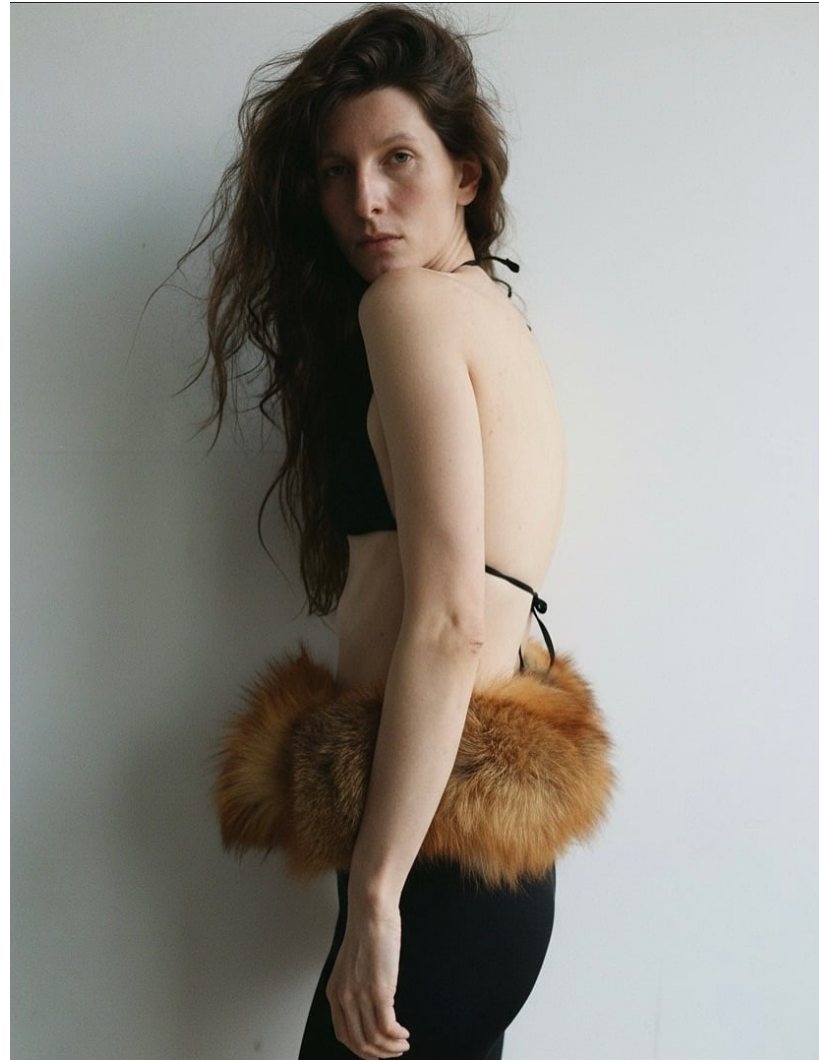

# BLOW

KATY RUSH

Height 1.76 / Bust 84 / Waist 63 / Hips 90 / Shoes 38 / Eyes Blue / Hair Dark Brown

# BLOW

PORTRAIT ↘

KATY RUSH

# BLOW

KATY RUSH