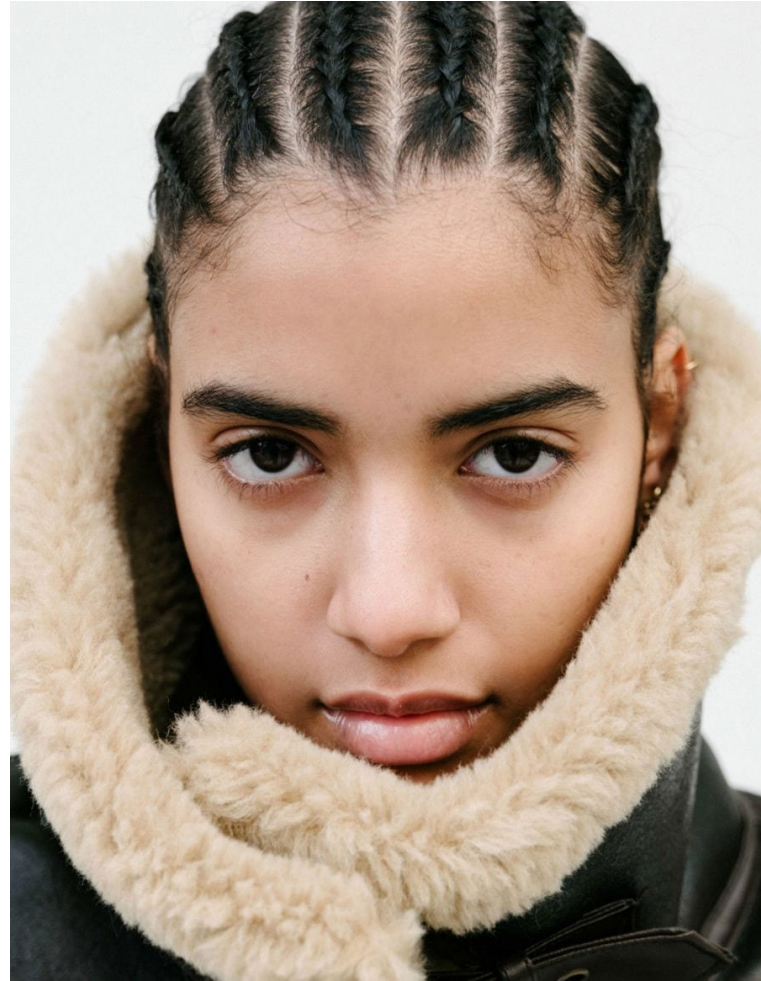

BLOW

JULIE SOBEL