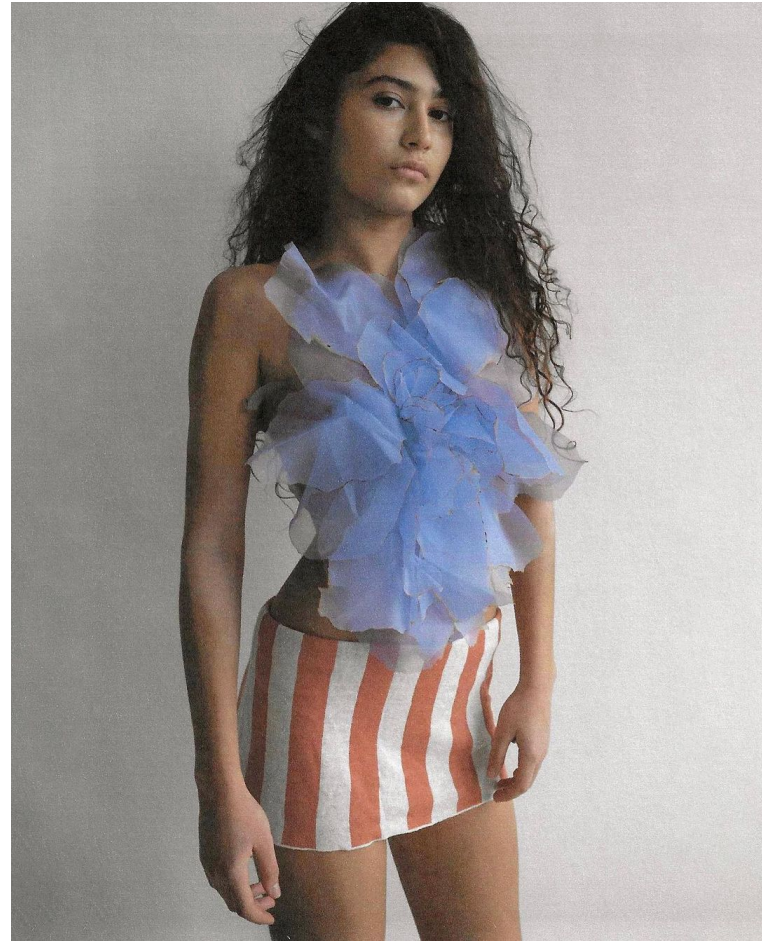

BLOW

JADE BOULTON - MAGAZINE MAGAZINE √

Height 1.65 / Bust 77.5 / Waist 60.5 / Hips 89 / Shoes 37 / Eyes Brown / Hair Brown

BLOW

CAMILLA AND MARC ↓

JADE BOULTON

BLOW

J. CREW ↘

JADE BOULTON

BLOW

ZYCLOOM ↘

AQUA MODE ↘

JADE BOULTON

BLOW

HAUS LABS ∨

JADE BOULTON