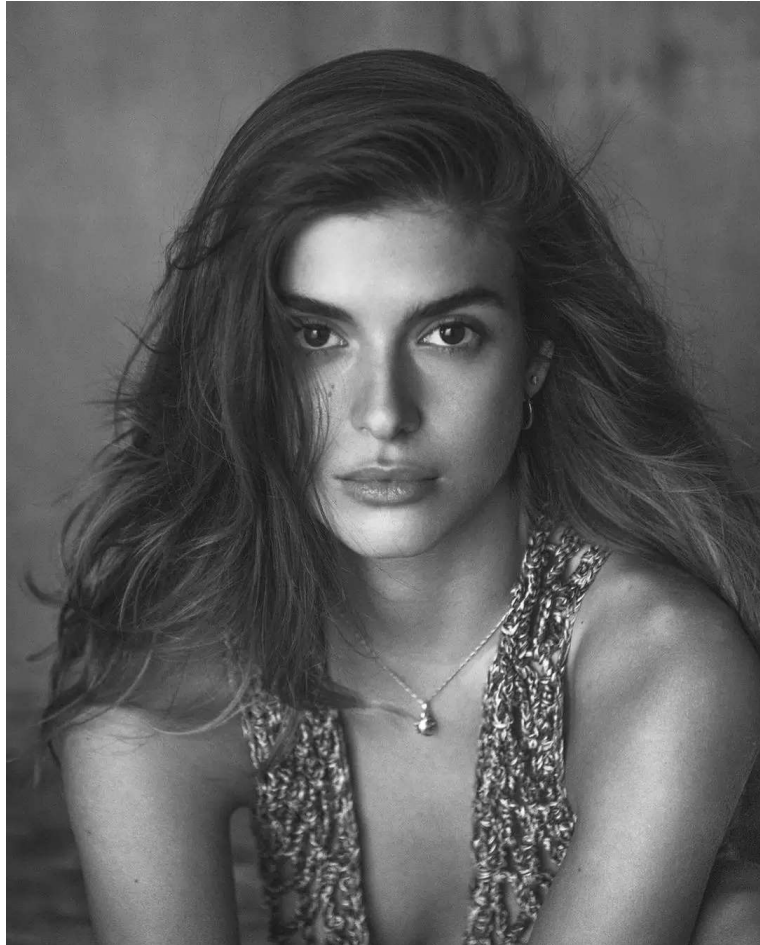

BLOW

IVA

Height 1.75 / Bust 83 / Waist 58 / Hips 89 / Shoes 37 / Eyes Brown / Hair Brown

BLOW

BUBA ↘

IVA

BLOW

INNAMORE ↘

IVA

BLOW

GILLIA ↓

IVA

BLOW

TARANKO ↘

IVA

BLOW