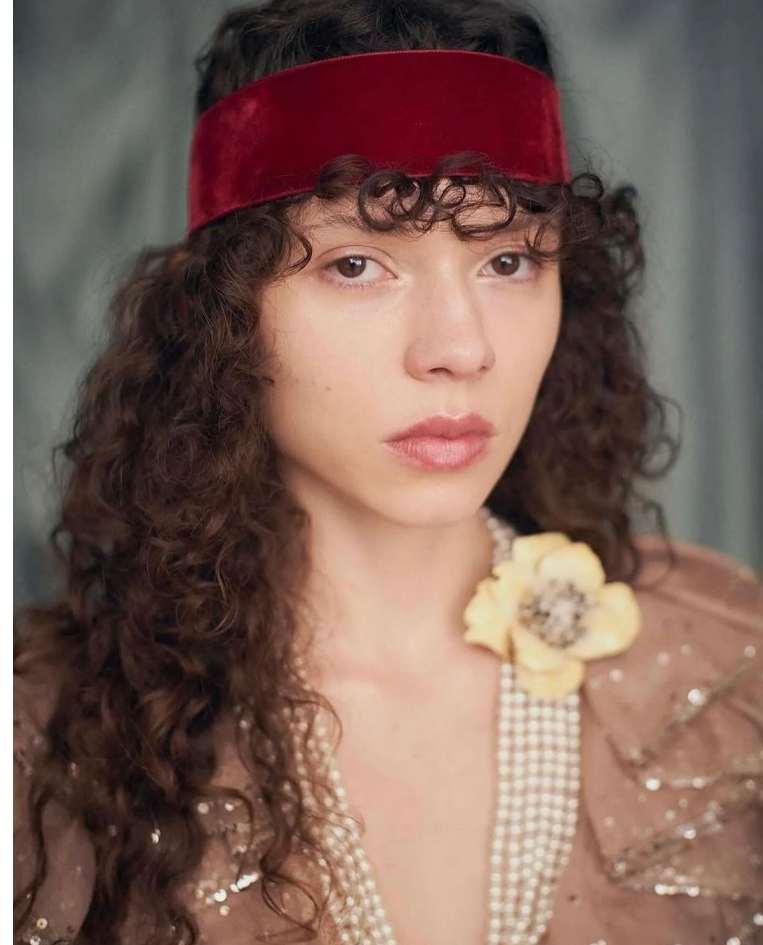

BLOW

ISADORA RIBEIRO

Height 1.75 / Bust 81 / Waist 61 / Hips 90 / Shoes 40 / Eyes Brown / Hair Dark Brown

BLOW

VALENTINO ↘

ISADORA RIBEIRO

BLOW

ALEXANDER WANG ↘