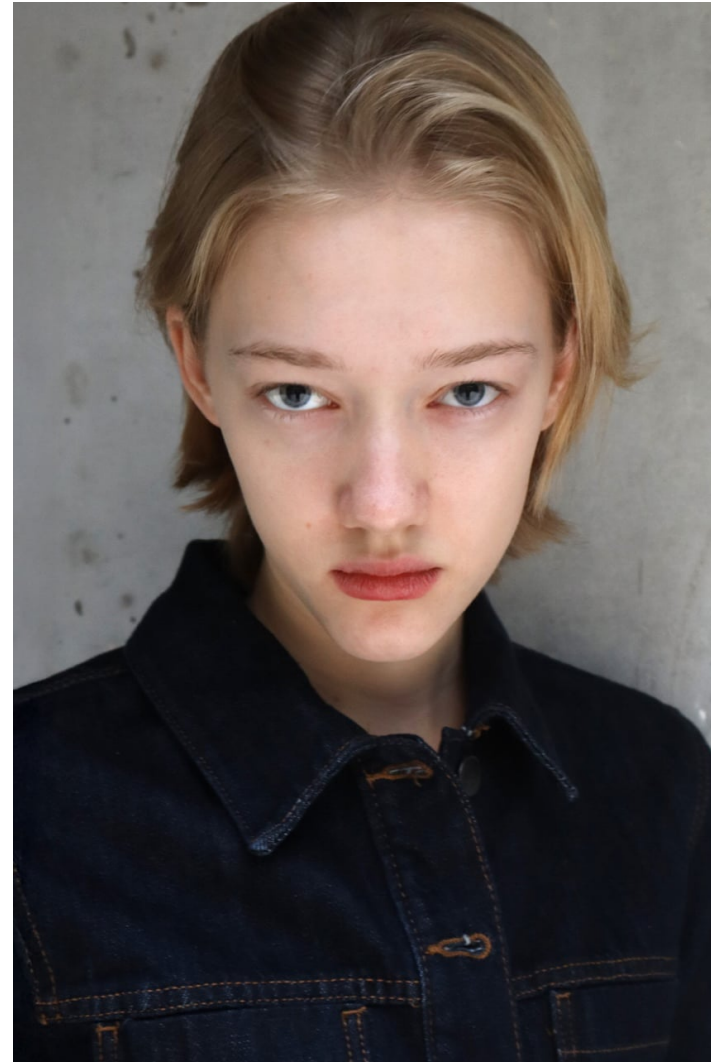

BLOW

ISABELLE VAN PAASEN