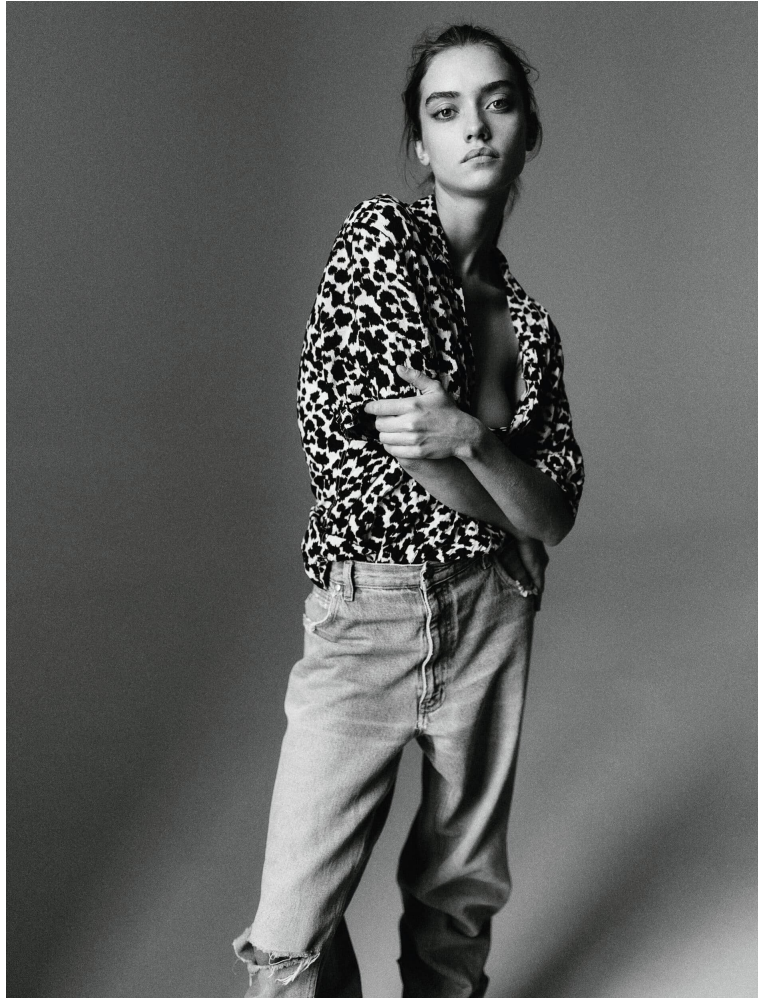

BLOW

BELLE THE LABEL ↓

IOLANTA SHIBAEVA