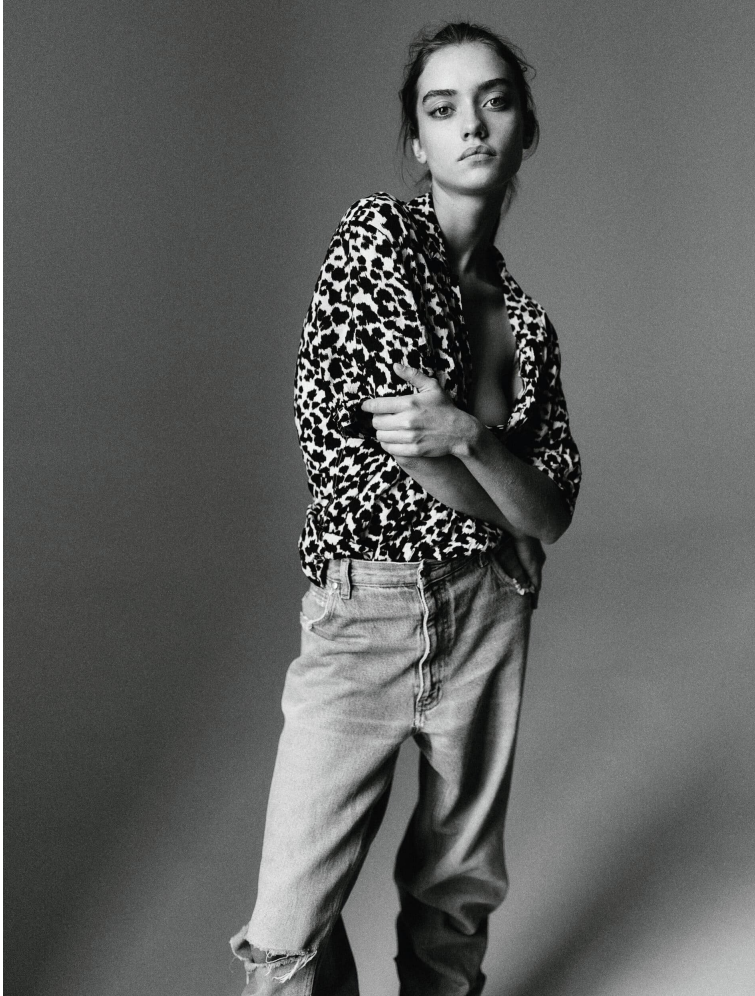

BLOW

BELLE THE LABEL ↓

IOLANTA SHIBAEVA