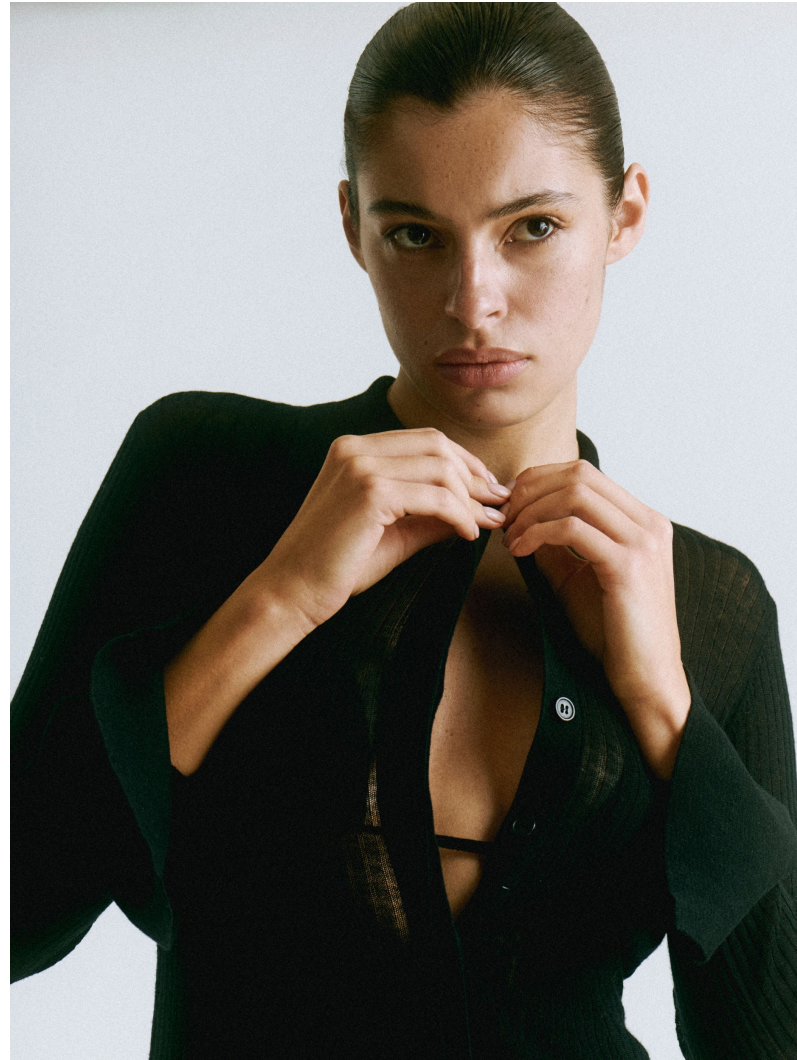

BLOW

INES BARTHELEMY

Height 1.75 / Bust 84 / Waist 64 / Hips 93 / Shoes 39 / Eyes Brown / Hair Brown

BLOW

INES BARTHELEMY

BLOW

ROSE LINGERIE ↘

INES BARTHELEMY