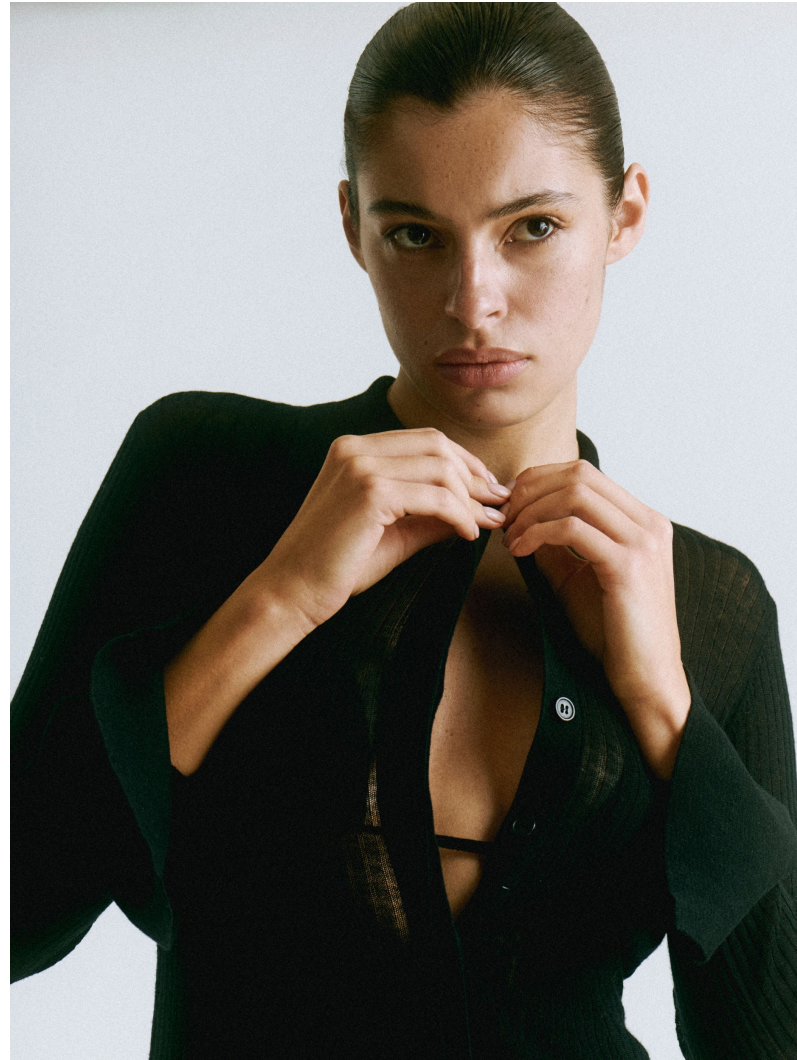

BLOW

INES BARTHELEMY

Height 1.75 / Bust 83 / Waist 64 / Hips 92 / Shoes 39 / Eyes Brown / Hair Brown

BLOW

INES BARTHELEMY

BLOW

INES BARTHELEMY

BLOW