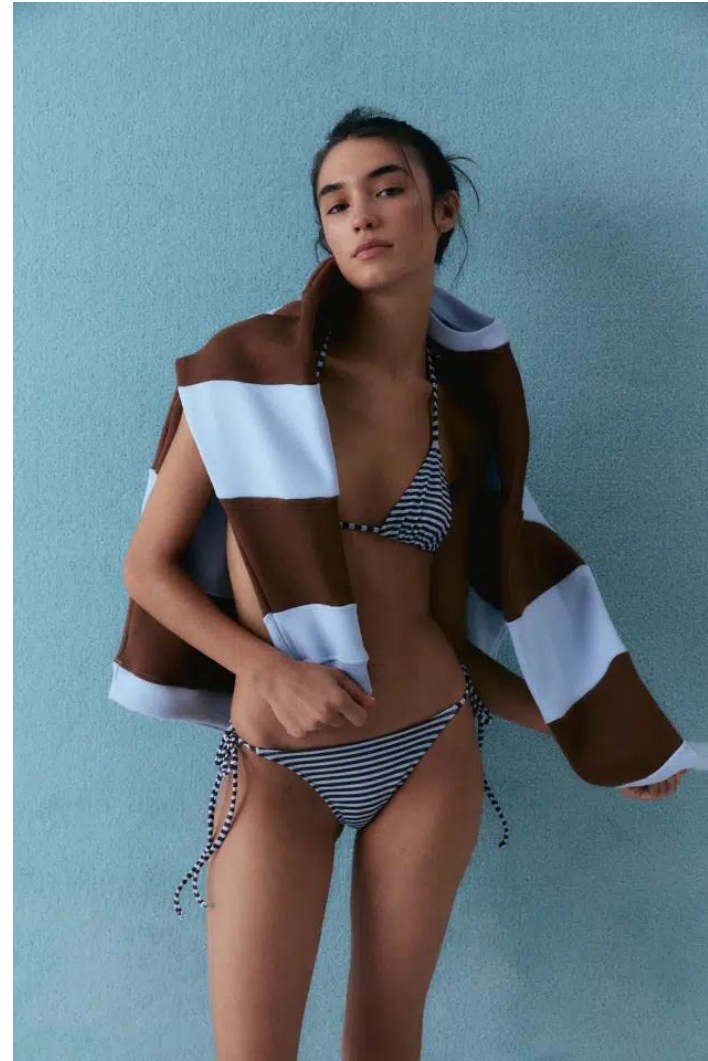

BLOW

IARA BARONE

Height 1.71 / Bust 79 / Waist 60 / Hips 88 / Shoes 38 / Eyes Brown / Hair Brown

BLOW

ITABIKINIS ↓

IARA BARONE

BLOW

ITABIKINIS ↓

IARA BARONE

BLOW

SAVILLERO ↘

IARA BARONE

BLOW

IARA BARONE

BLOW

IARA BARONE