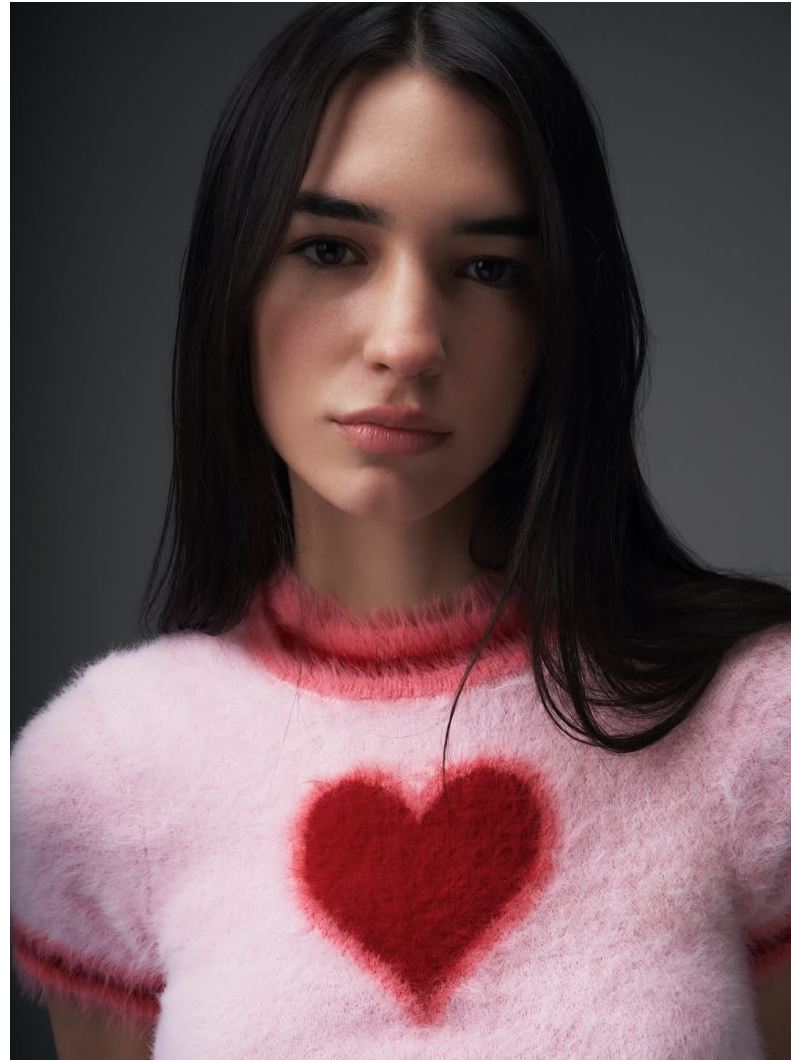

BLOW

IARA BARONE

Height 1.71 / Bust 79 / Waist 60 / Hips 88 / Shoes 38 / Eyes Brown / Hair Brown

BLOW

ITABIKINIS ↓

IARA BARONE

BLOW

ITABIKINIS ↓

IARA BARONE

BLOW

SAVILLERO ↘

IARA BARONE

BLOW

IARA BARONE

BLOW

IARA BARONE