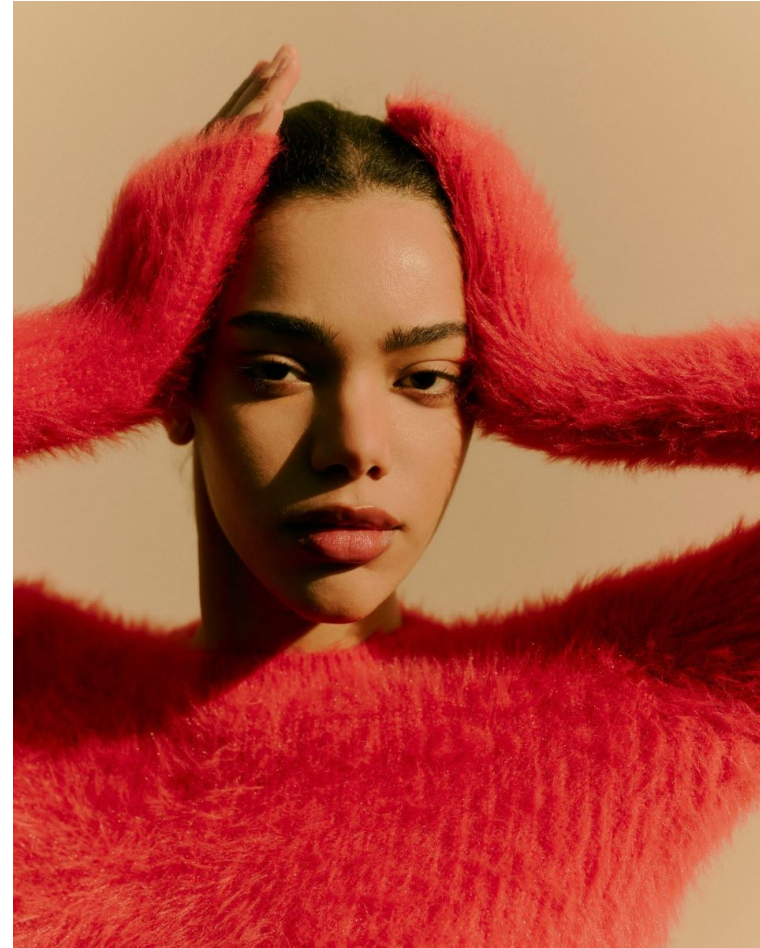

BLOW

HIBA

Height 1.76 / Bust 86 / Waist 63 / Hips 95 / Shoes 40 / Eyes Brown / Hair Brown

BLOW

HIBA

BLOW

HIBA

BLOW

HIBA

BLOW

STRADIVARIUS ↓

HIBA

BLOW

HIBA

BLOW

HIBA