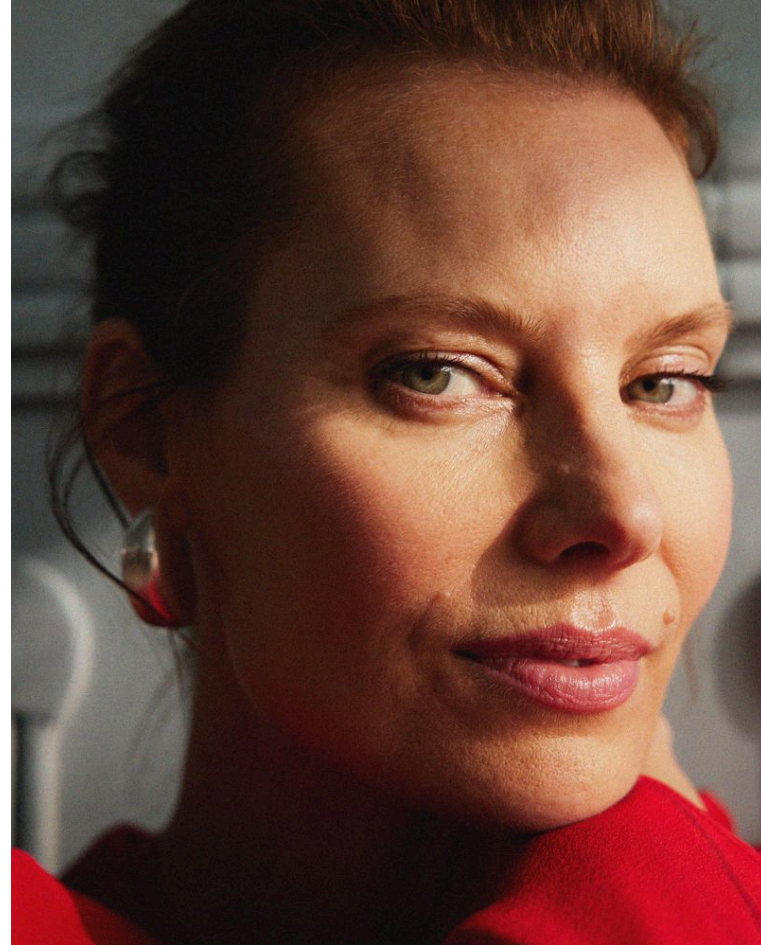

HELLA LUND

HELLA LUND