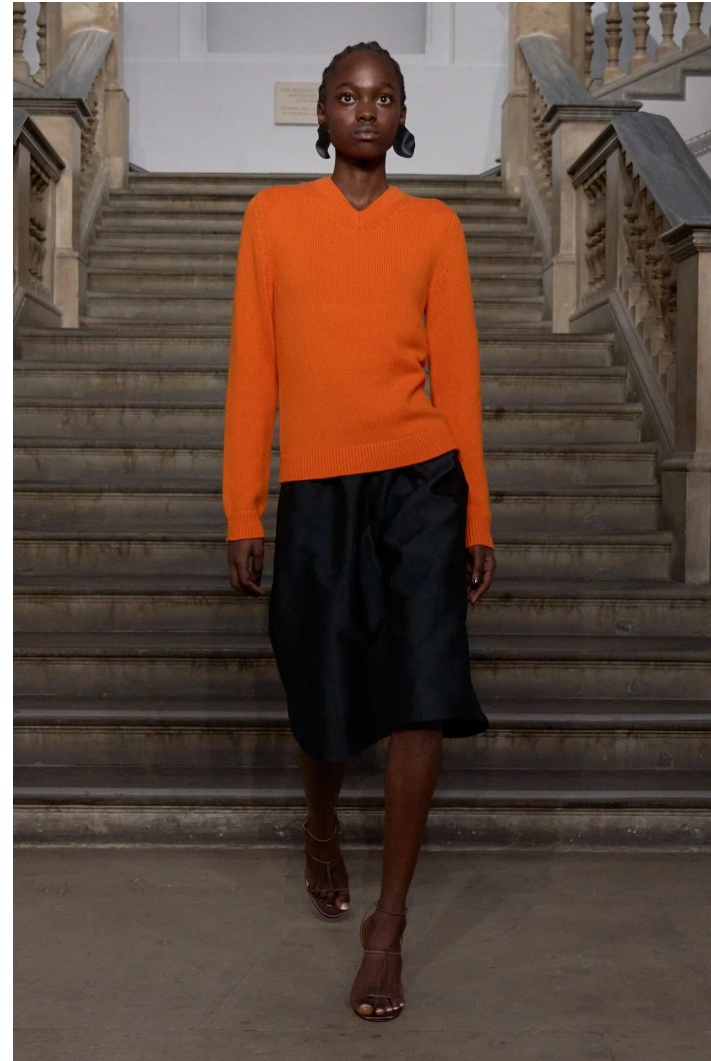

BLOW

EMILIA WICKSTEAD ↓

HALIMAT