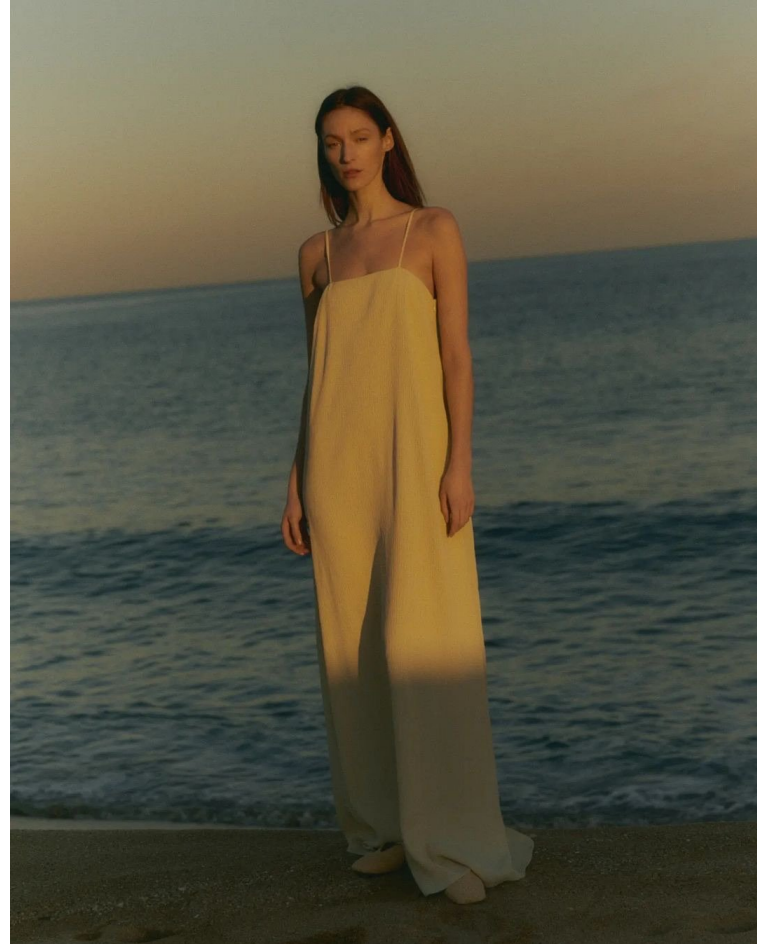

FRANZI MUELLER