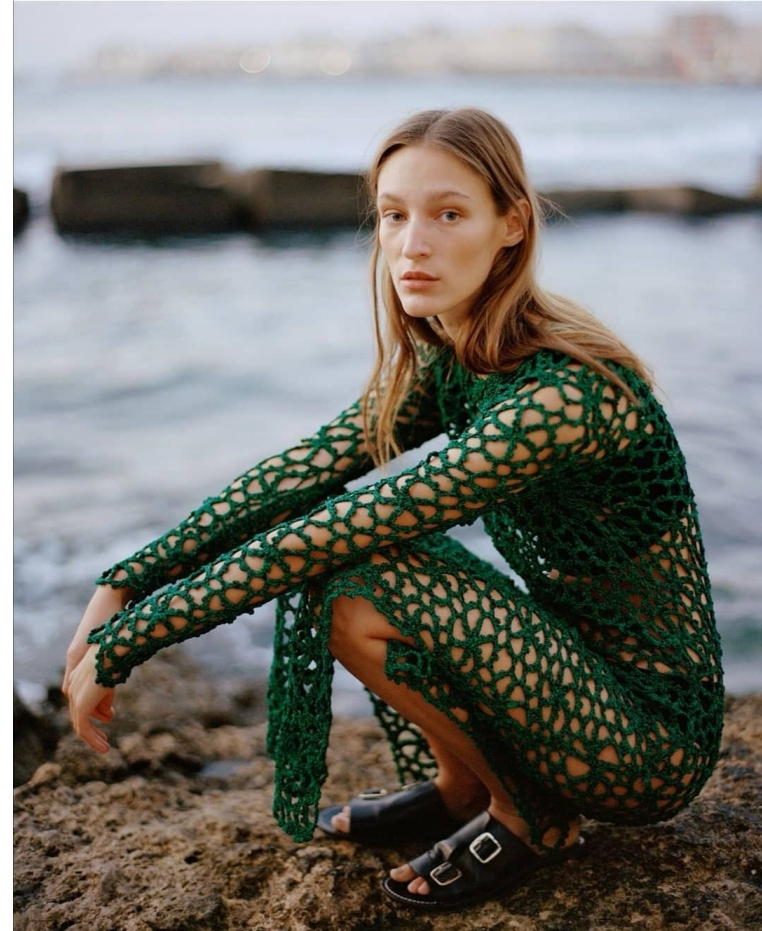

BLOW

MALENE BIRGER ↓

FRANZI MUELLER