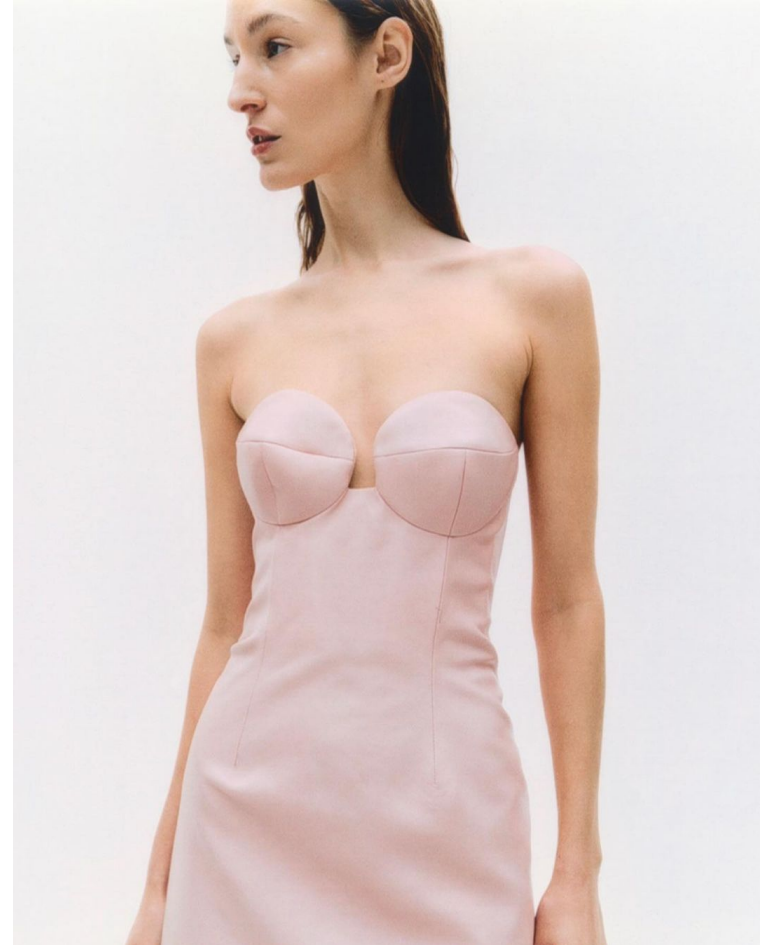

MY THERESA ↘