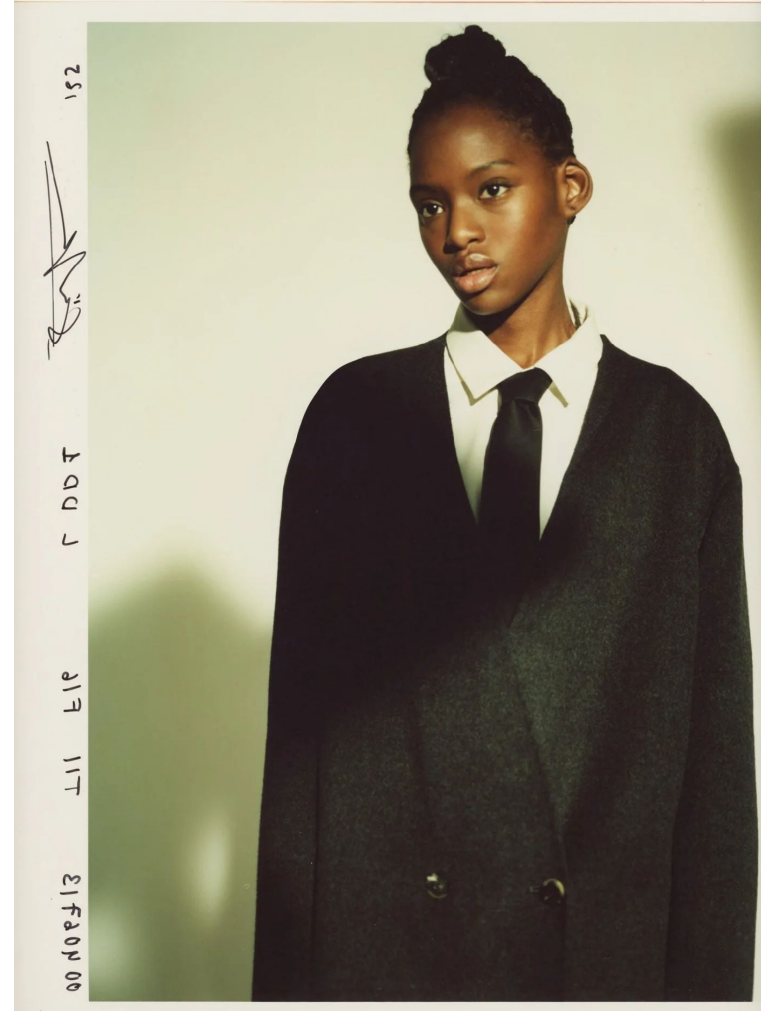

BLOW

FANTA FOFANA

Height 1.72 / Bust 70 / Waist 60 / Hips 81 / Shoes 39 / Eyes Black / Hair Black

BLOW

SSENSE x ISSEY MIYAKE √

POLÈNE PARIS √

FANTA FOFANA

BLOW

VERSACE JEANS COUTURE ↘

DOCUMENT JOURNAL ↘

FANTA FOFANA

BLOW

VOGUE CHINA ↓

SUBMISSION BEAUTY ↓

FANTA FOFANA

BLOW