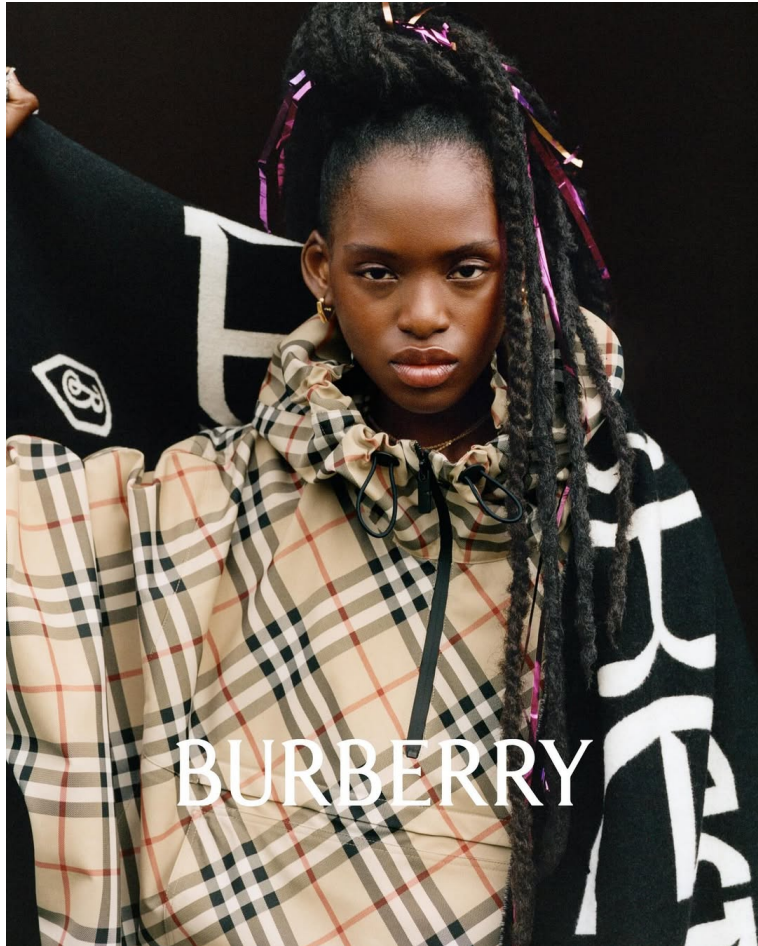

MANASI ↓

BLOW

BURBERRY ↘