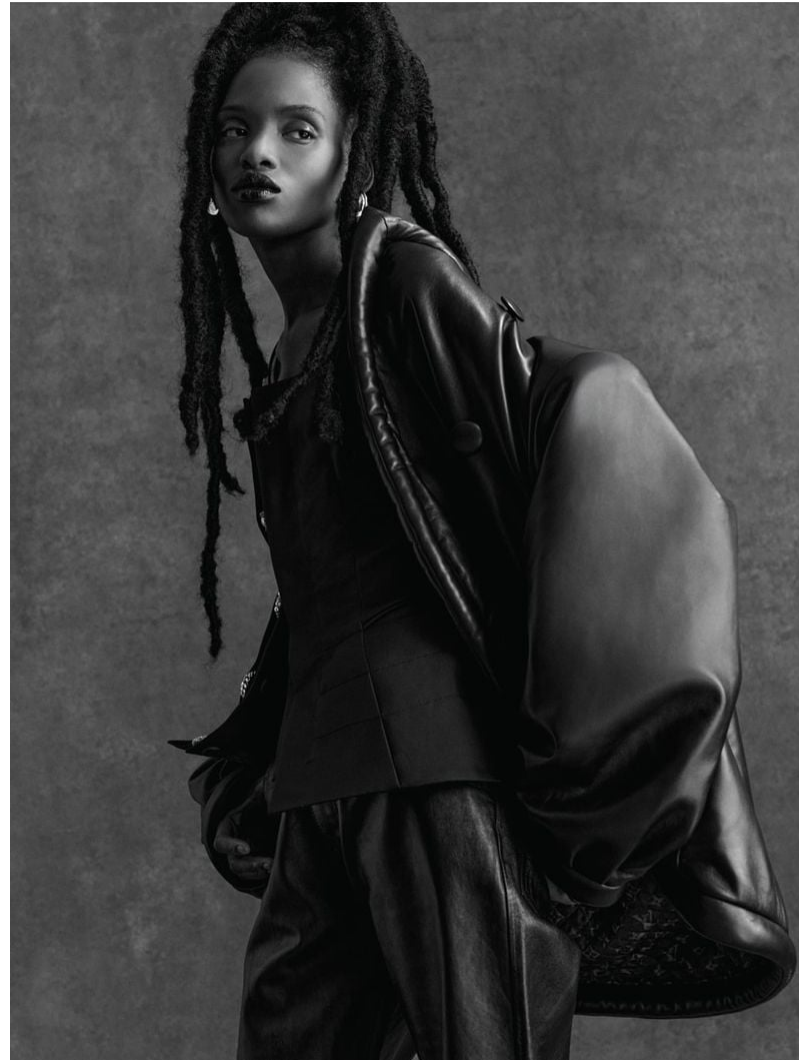

BLOW

FANTA FOFANA

Height 1.72 / Bust 70 / Waist 60 / Hips 81 / Shoes 39 / Eyes Black / Hair Black

BLOW

SSENSE x ISSEY MIYAKE √

POLÈNE PARIS √

FANTA FOFANA

BLOW

VERSACE JEANS COUTURE ↘

DOCUMENT JOURNAL ↘

FANTA FOFANA

BLOW

VOGUE CHINA ↓

SUBMISSION BEAUTY ↓

FANTA FOFANA

BLOW