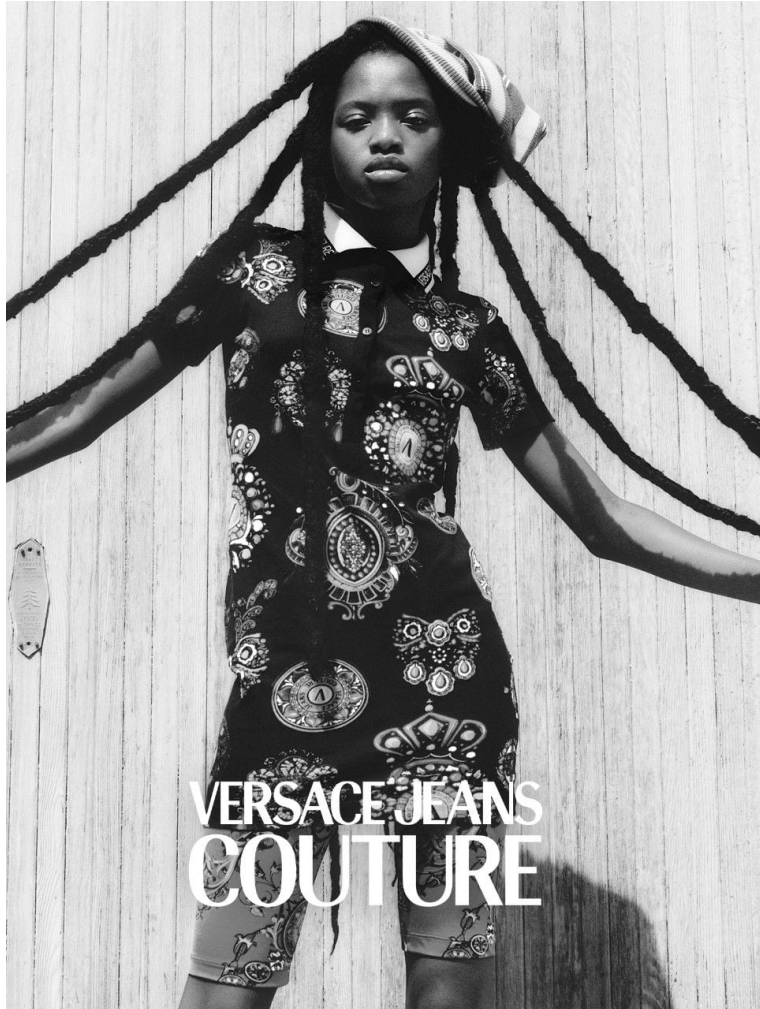

BLOW

FANTA FOFANA

Height 1.72 / Bust 70 / Waist 60 / Hips 81 / Shoes 39 / Eyes Black / Hair Black

BLOW

SSENSE x ISSEY MIYAKE √

POLÈNE PARIS √

FANTA FOFANA

BLOW

VERSACE JEANS COUTURE ↘

DOCUMENT JOURNAL ↘

FANTA FOFANA

BLOW

VOGUE CHINA ↓

SUBMISSION BEAUTY ↓

FANTA FOFANA

BLOW