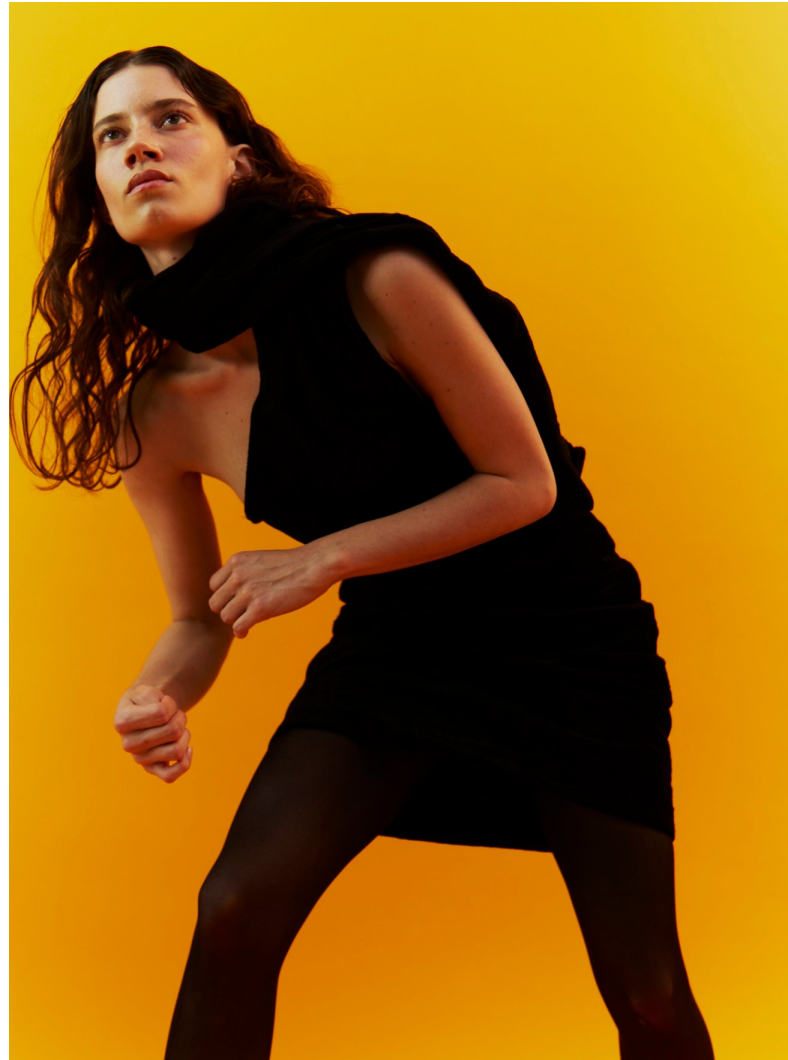

# BLOW

EMMI BOEHM

Height 1.73 / Bust 77 / Waist 58 / Hips 88 / Shoes 39 / Eyes Blue - Green / Hair Brown

# BLOW

STOW LONDON ↘

EMMI BOEHM

# BLOW

PLAZA WOMAN ↘

EMMI BOEHM