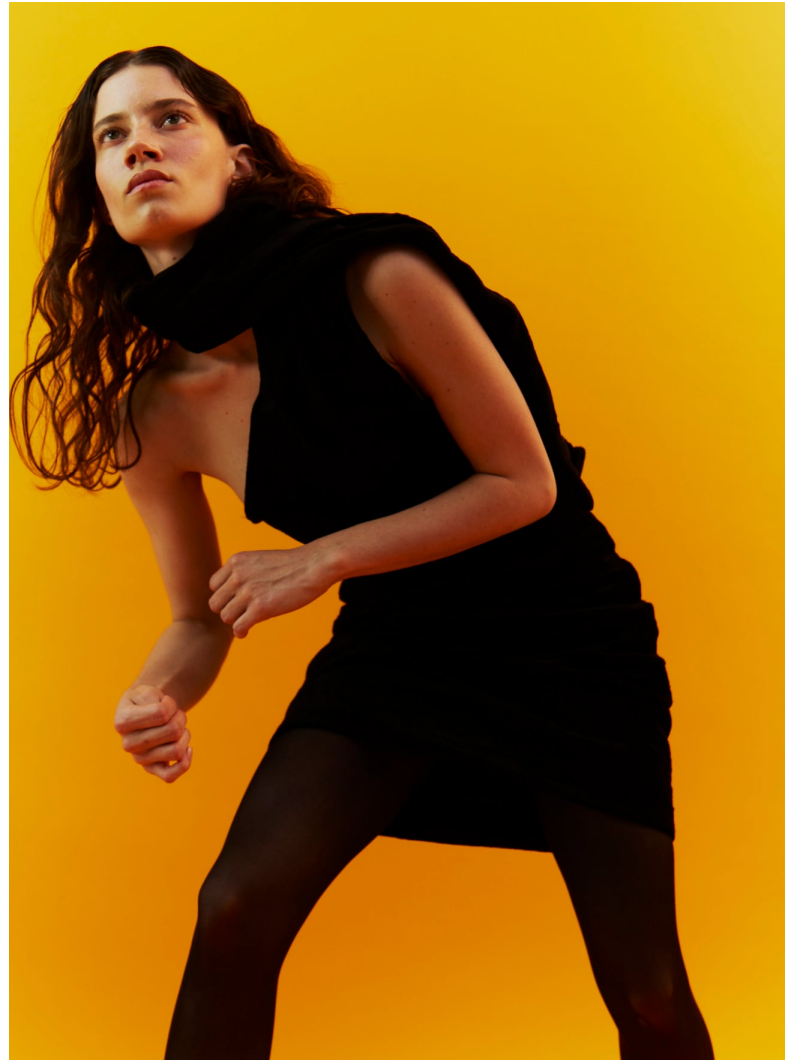

# BLOW

EMMI BOEHM

Height 1.73 / Bust 77 / Waist 58 / Hips 88 / Shoes 39 / Eyes Blue - Green / Hair Brown

# BLOW

STOW LONDON ↘

EMMI BOEHM

# BLOW

PLAZA WOMAN ↘

EMMI BOEHM