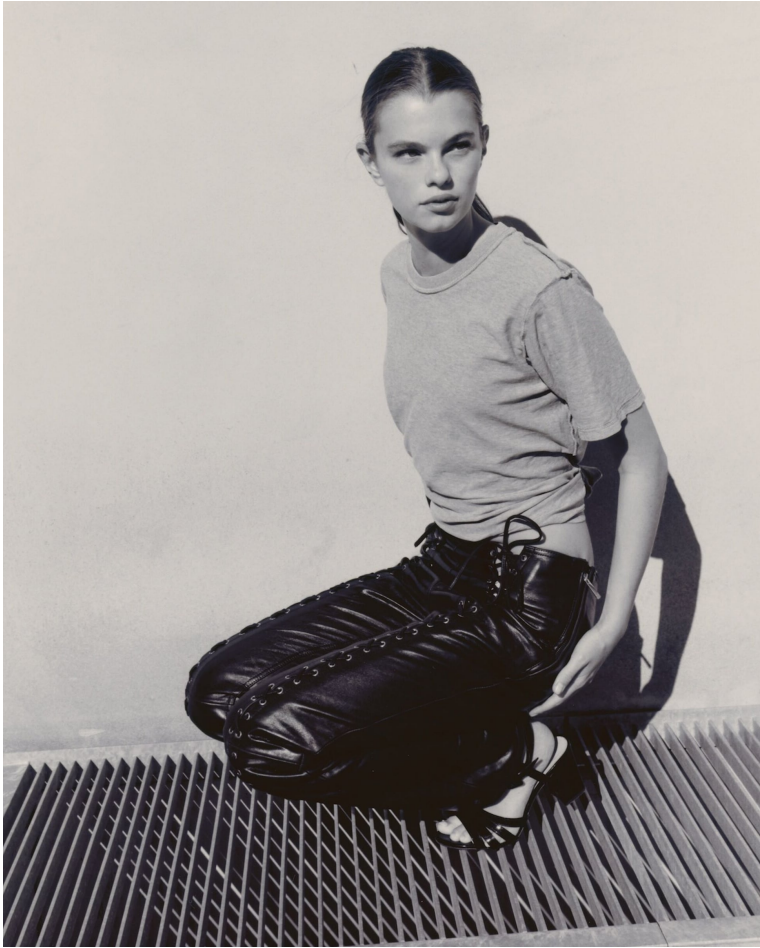

BLOW

EMMA JOSEFSSON

Height 1.73 / Bust 79 / Waist 61 / Hips 90.5 / Shoes 38 / Eyes Green / Hair Brown

BLOW

TRIANA BY C V

EMMA JOSEFSSON

BLOW

EMMA JOSEFSSON

BLOW

TRIANA BY C V

EMMA JOSEFSSON

BLOW

EMMA JOSEFSSON

BLOW

EMMA JOSEFSSON

BLOW