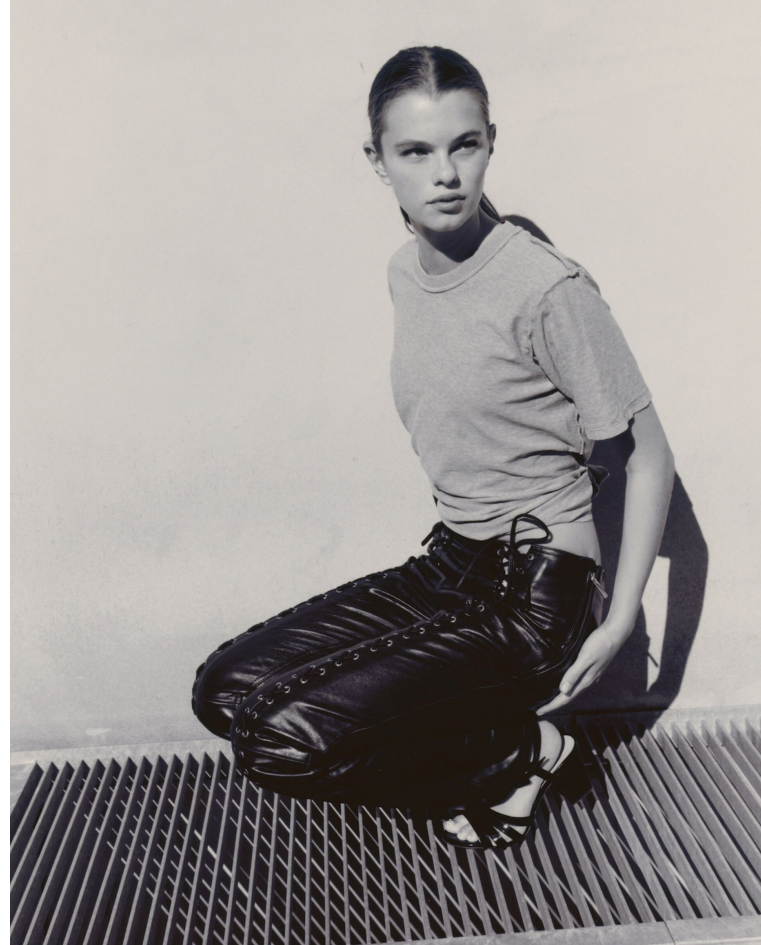

BLOW

EMMA JOSEFSSON

Height 1.73 / Bust 79 / Waist 61 / Hips 90.5 / Shoes 38 / Eyes Green / Hair Brown

BLOW

EMMA JOSEFSSON

BLOW

EMMA JOSEFSSON

BLOW