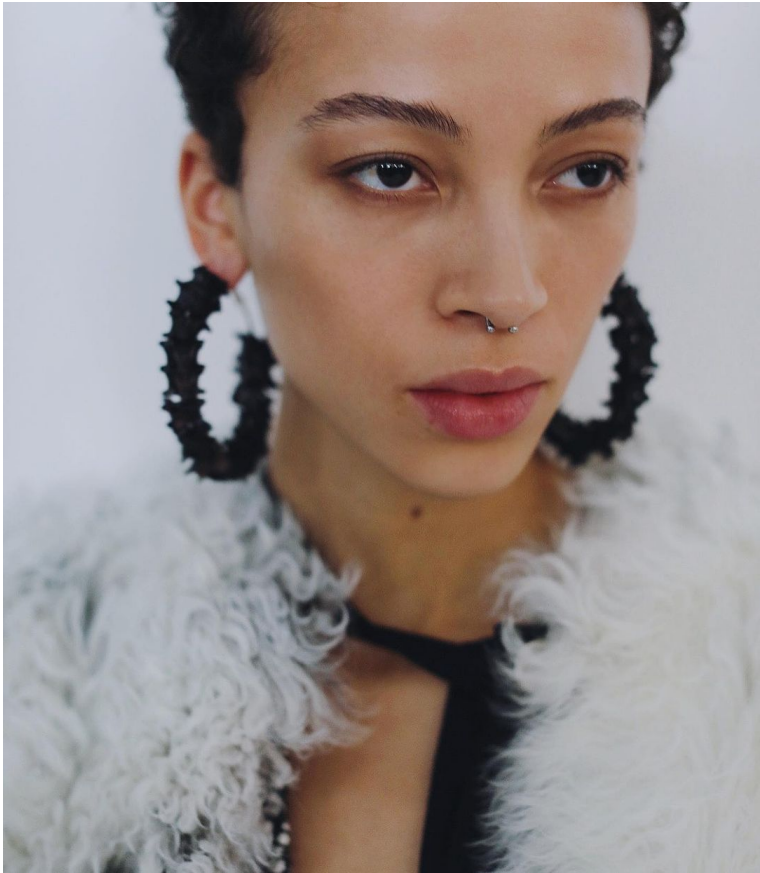

BLOW

EMILY VIVIANE - NEW BOTTEGA ↴

Height 1.80 / Bust 76 / Waist 64 / Hips 91 / Shoes 41 / Eyes Brown / Hair Dark Brown

BLOW

JULIEN MACDONALD ↘

EMILY VIVIANE

BLOW

MADAME GERMANY ↓

BLOW

NICOLA ↓

EMILY VIVIANE

BLOW

PUSS PUSS ↓

EMILY VIVIANE

BLOW

RICK OWENS ↓