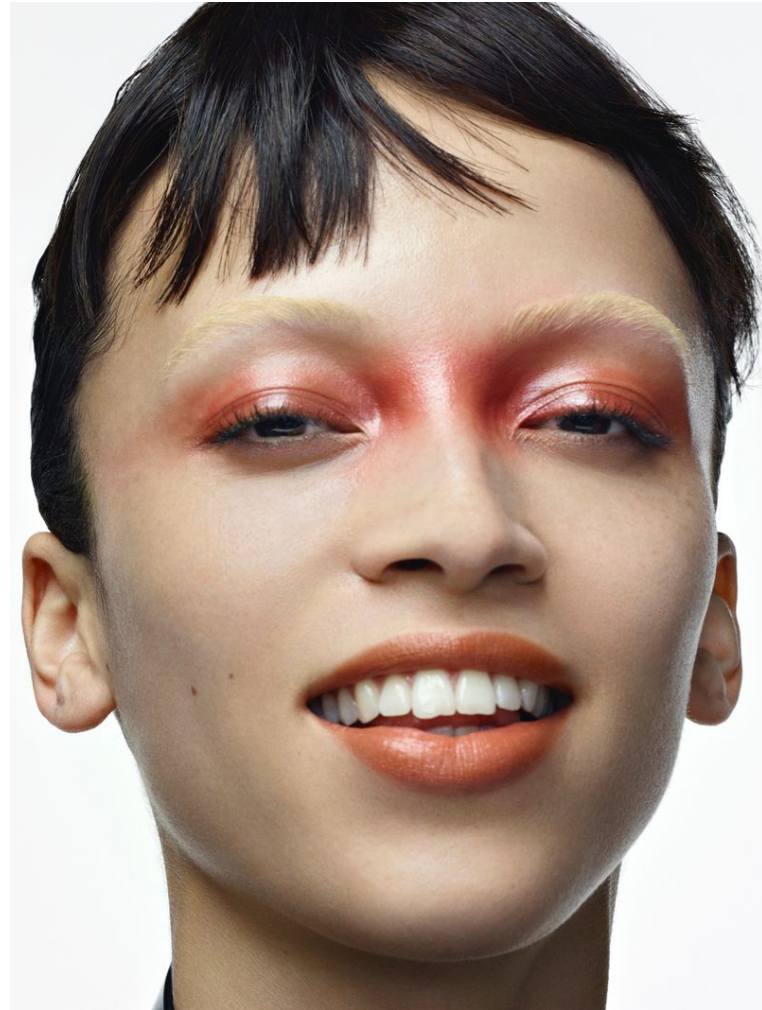

BLOW

PUSS PUSS ↓

EMILY VIVIANE