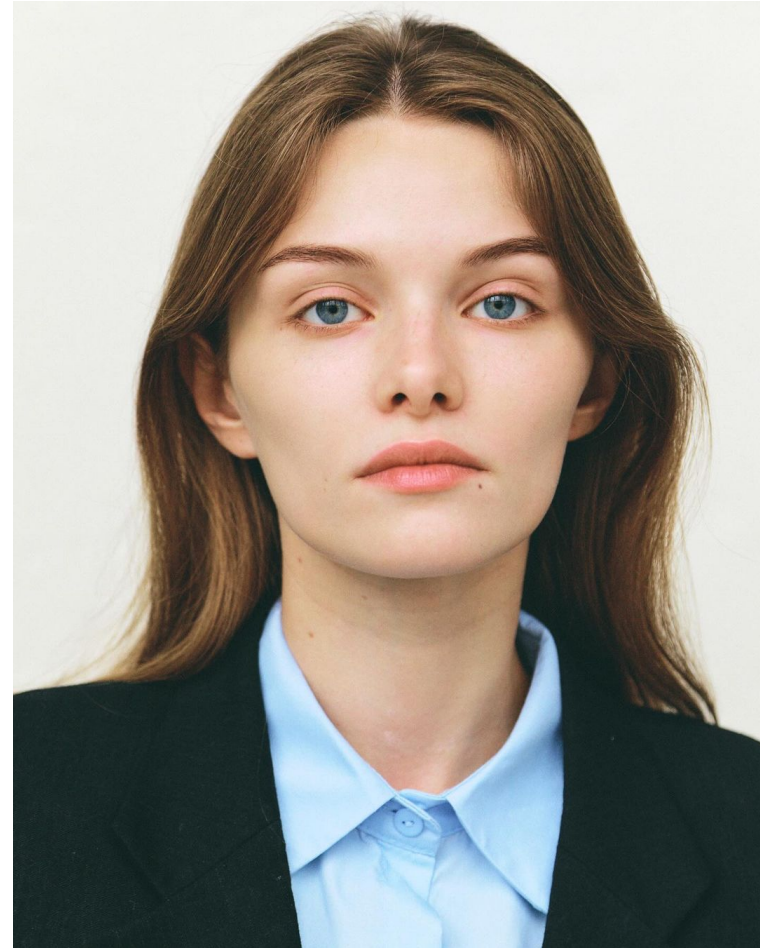

BLOW

ELENA GERMAN

Height 1.77 / Bust 82 / Waist 61 / Hips 90 / Shoes 38-39 / Eyes Blue / Hair Brown

BLOW

ELENA GERMAN

BLOW

DBS ↓

ELENA GERMAN

BLOW

EDIT ↓

ELENA GERMAN

BLOW

ELENA GERMAN

BLOW

ELENA GERMAN

BLOW