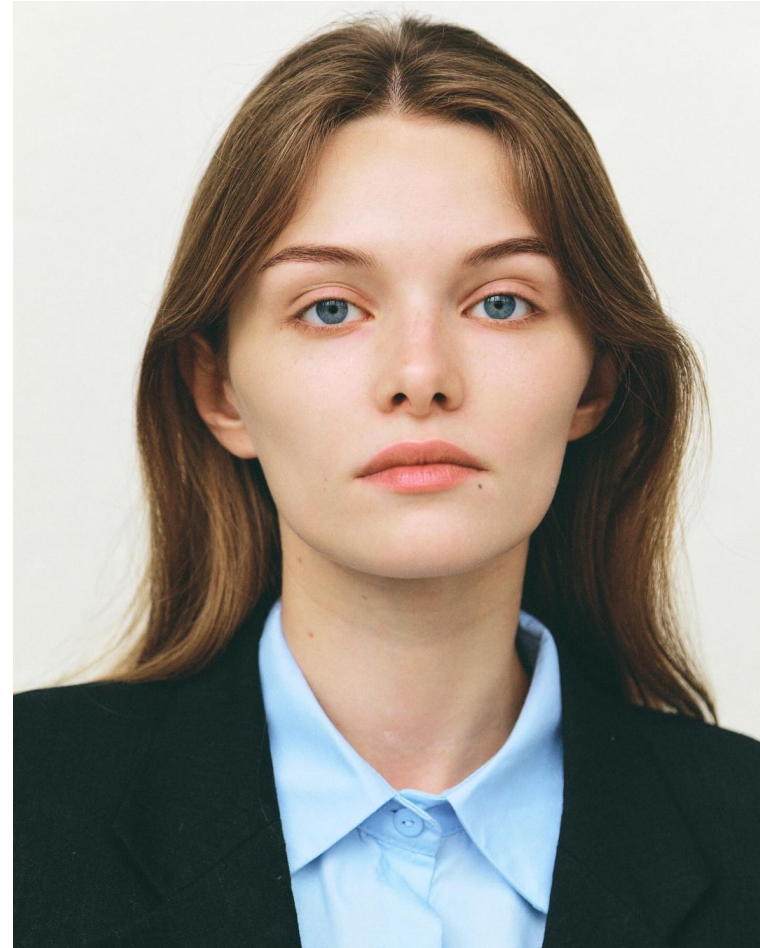

# BLOW

ELENA GERMAN

Height 1.77 / Bust 82 / Waist 61 / Hips 90 / Shoes 38-39 / Eyes Blue / Hair Brown

# BLOW

ELENA GERMAN

# BLOW

DBS ↓

ELENA GERMAN