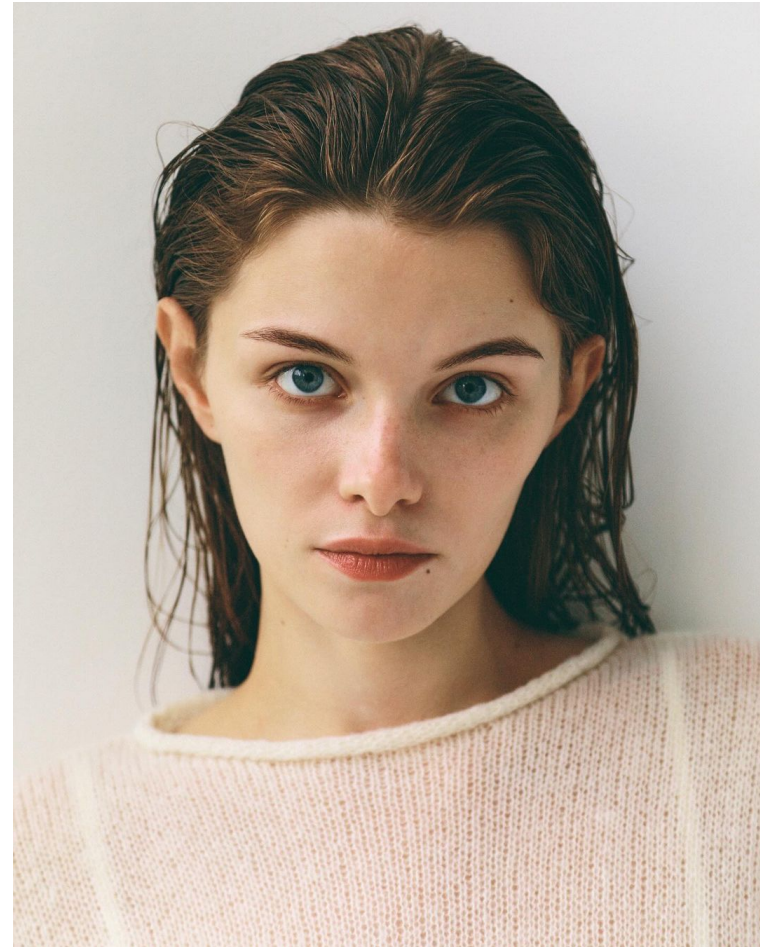

BLOW

ELENA GERMAN

Height 1.77 / Bust 82 / Waist 61 / Hips 90 / Shoes 38-39 / Eyes Blue / Hair Brown

BLOW

ELENA GERMAN

BLOW

DBS ↓

ELENA GERMAN

BLOW

EDIT ↓

ELENA GERMAN

BLOW

ELENA GERMAN

BLOW

ELENA GERMAN

BLOW