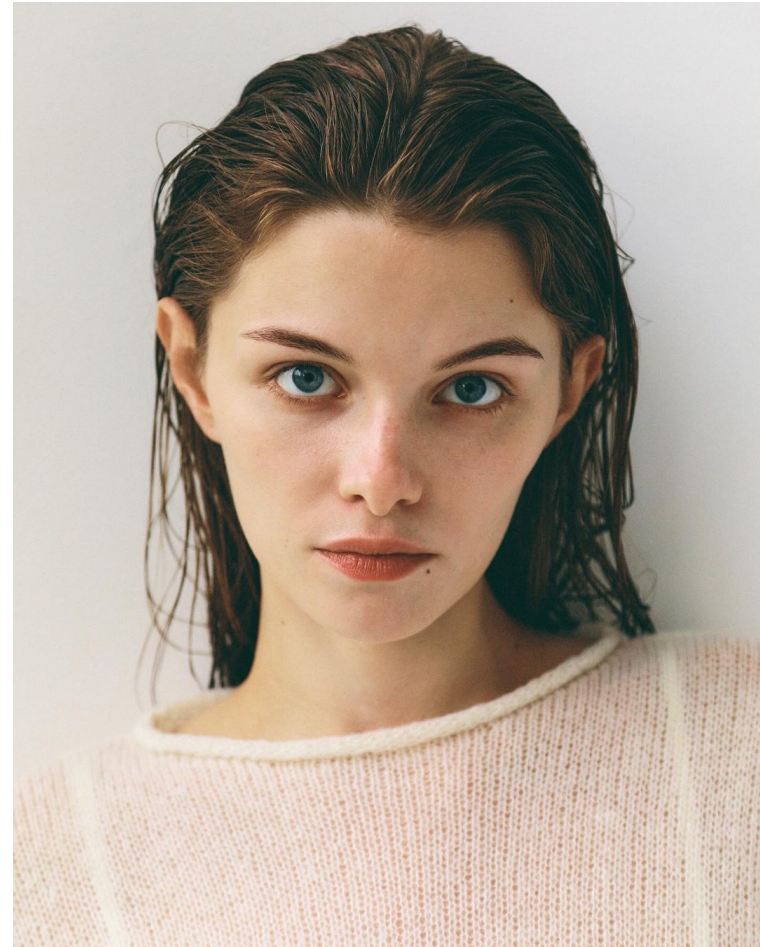

BLOW

ELENA GERMAN