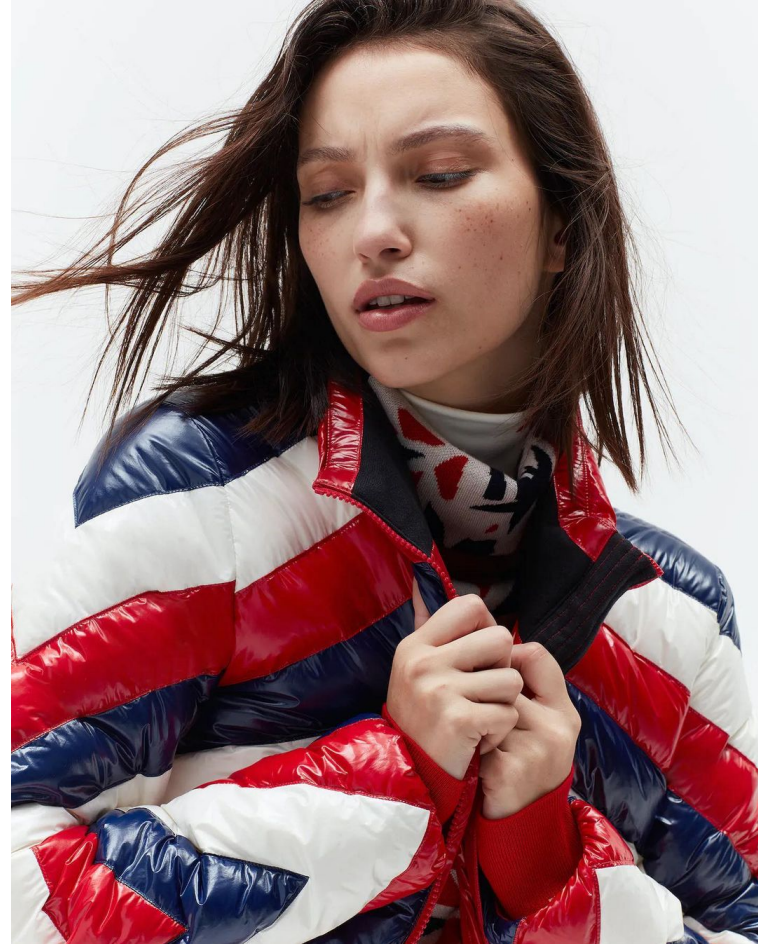

BLOW

EDNA ROCHA

Height 1.76 / Bust 79 / Waist 58 / Hips 89 / Shoes 37 / Eyes Brown / Hair Brown

BLOW

NAKED WOLFE ↘

PERFECT MOMENT ↘

EDNA ROCHA

BLOW