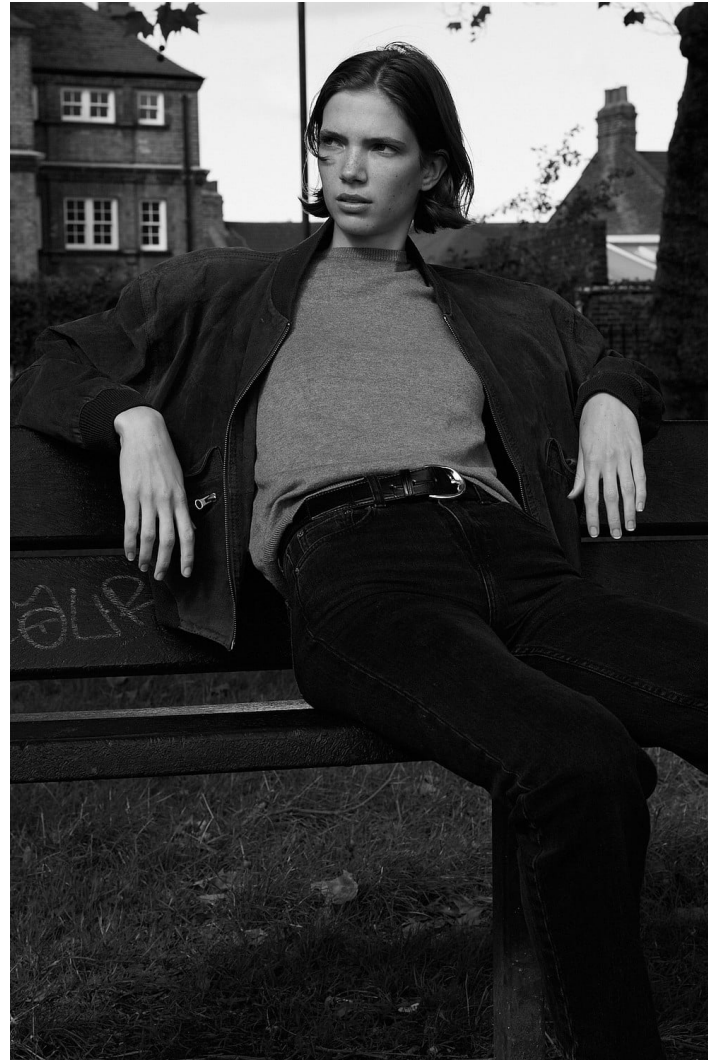

BLOW

EDEN KASSNER