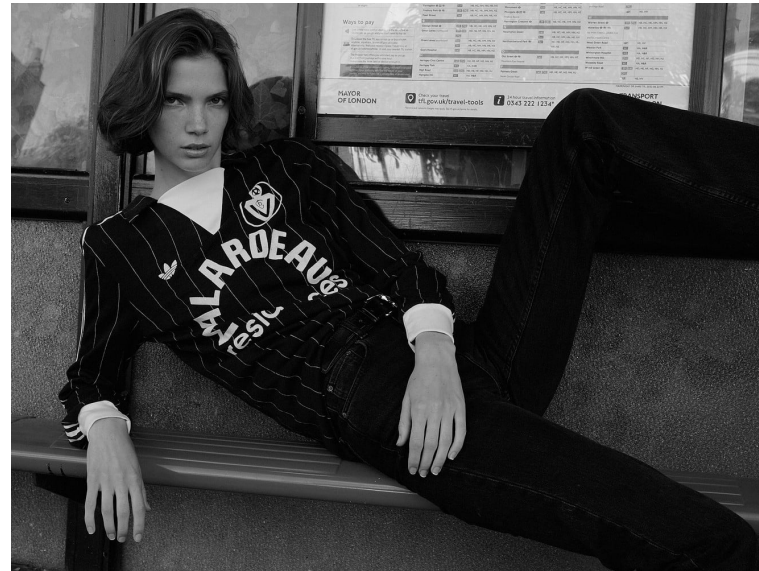

BLOW

DIOR COUTURE √

EDEN KASSNER