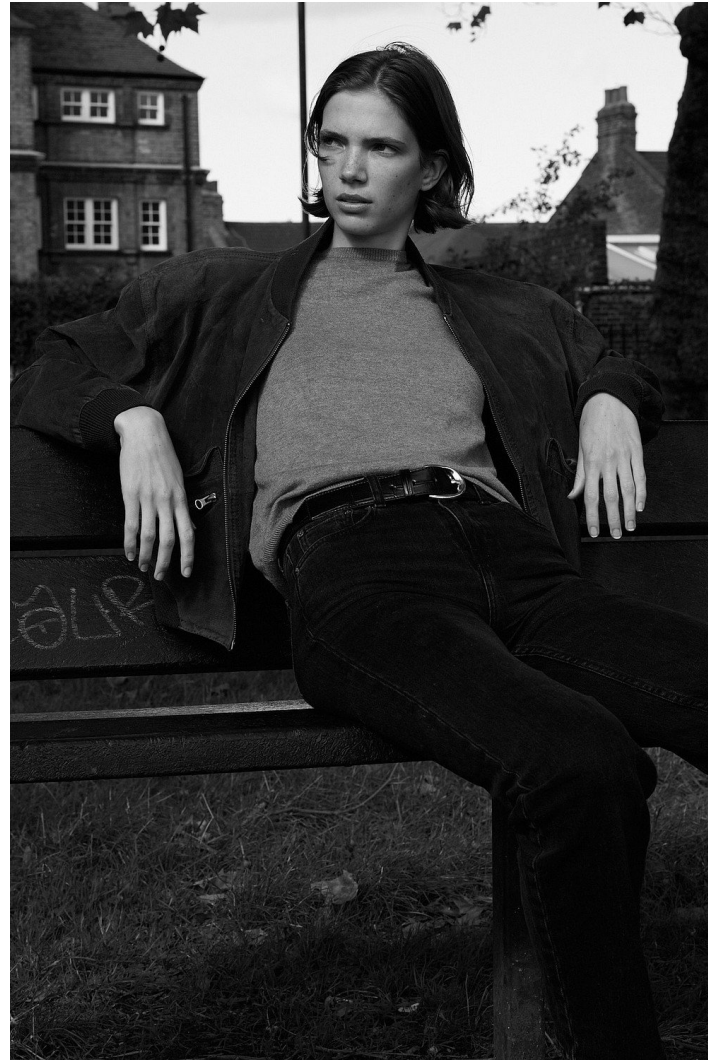

BLOW

EDEN KASSNER