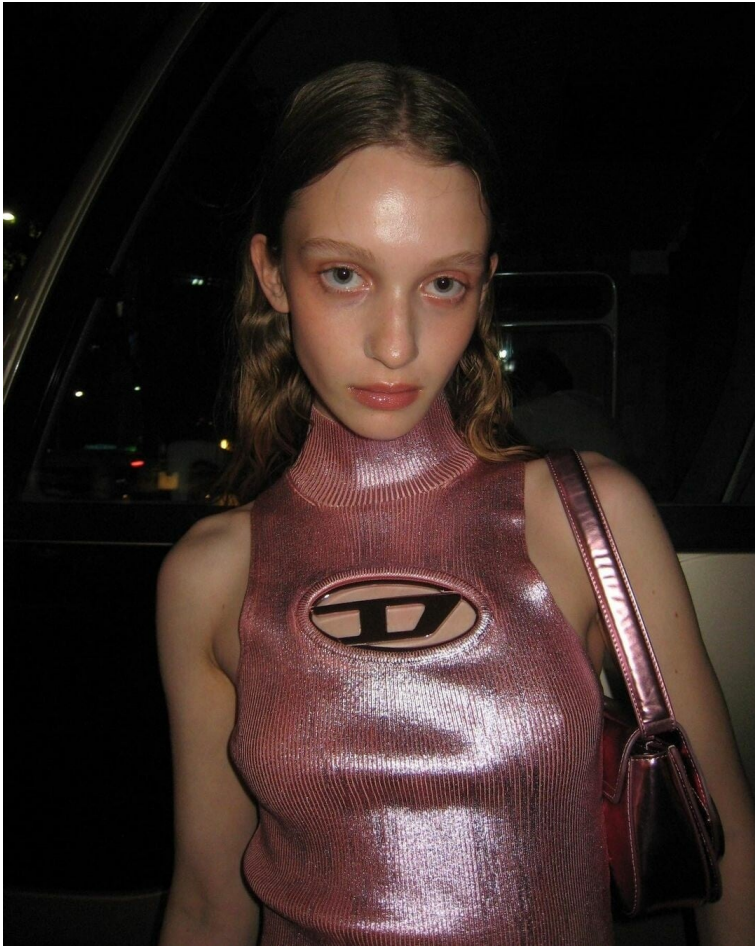

BLOW

DIESEL ↓