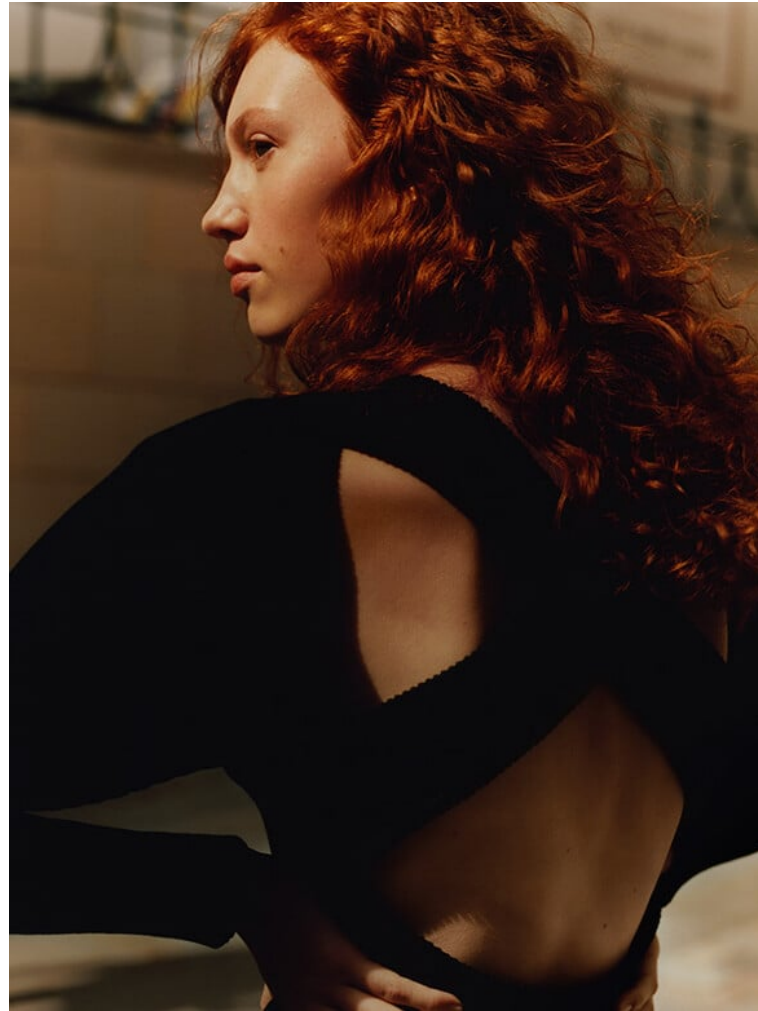

BLOW

CONNIE SAVILL