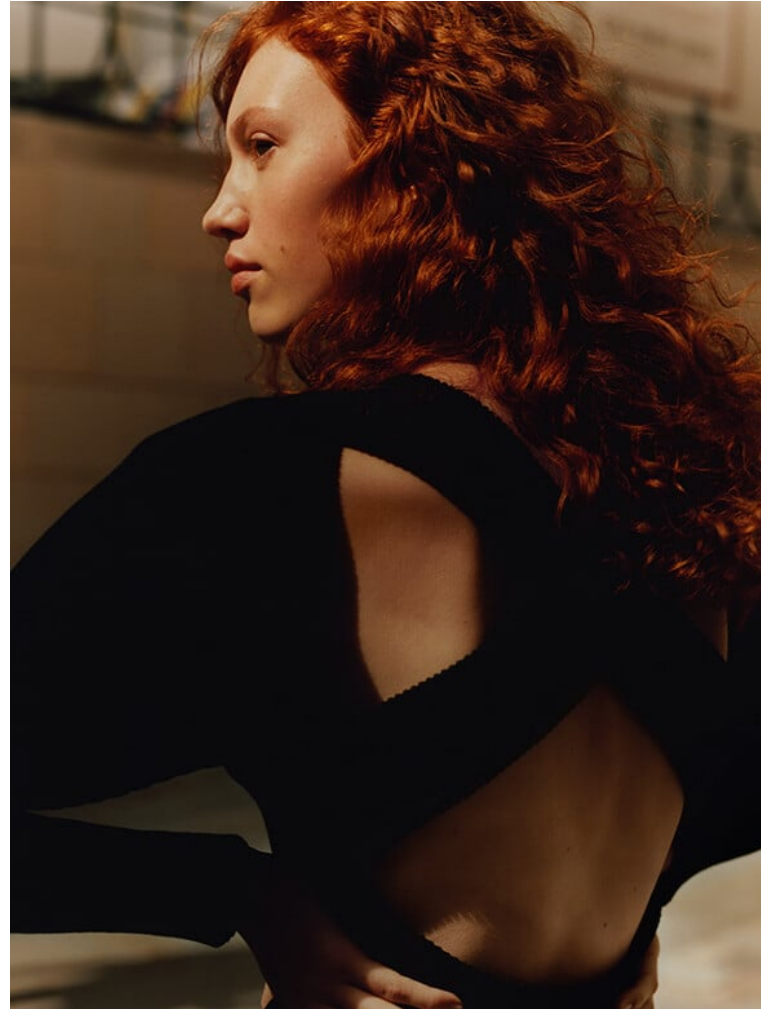

CONNIE SAVILL

BLOW

CONNIE SAVILL