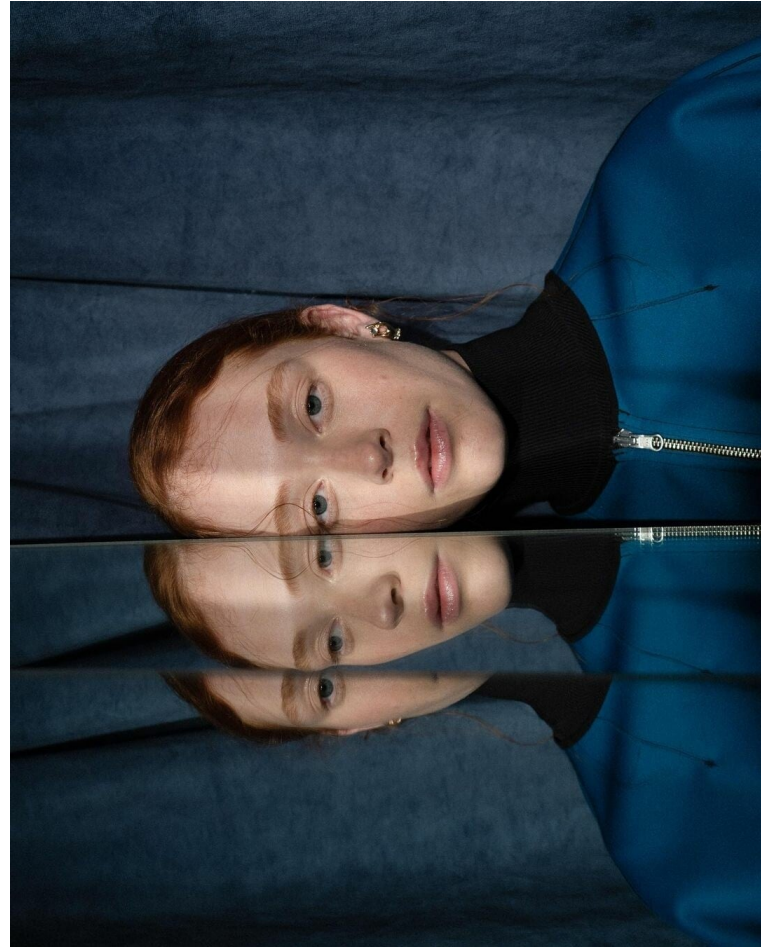

BLOW

CLARA BERRAZ

Height 1.75 / Bust 83 / Waist 62 / Hips 88 / Shoes 41 / Eyes Blue / Hair Red

BLOW

SIMORE ↓

CLARA BERRAZ

BLOW

LA MANSO ↓

CLARA BERRAZ

BLOW

PAP ↓

CLARA BERRAZ

BLOW

CLARA BERRAZ

BLOW

CLARA BERRAZ