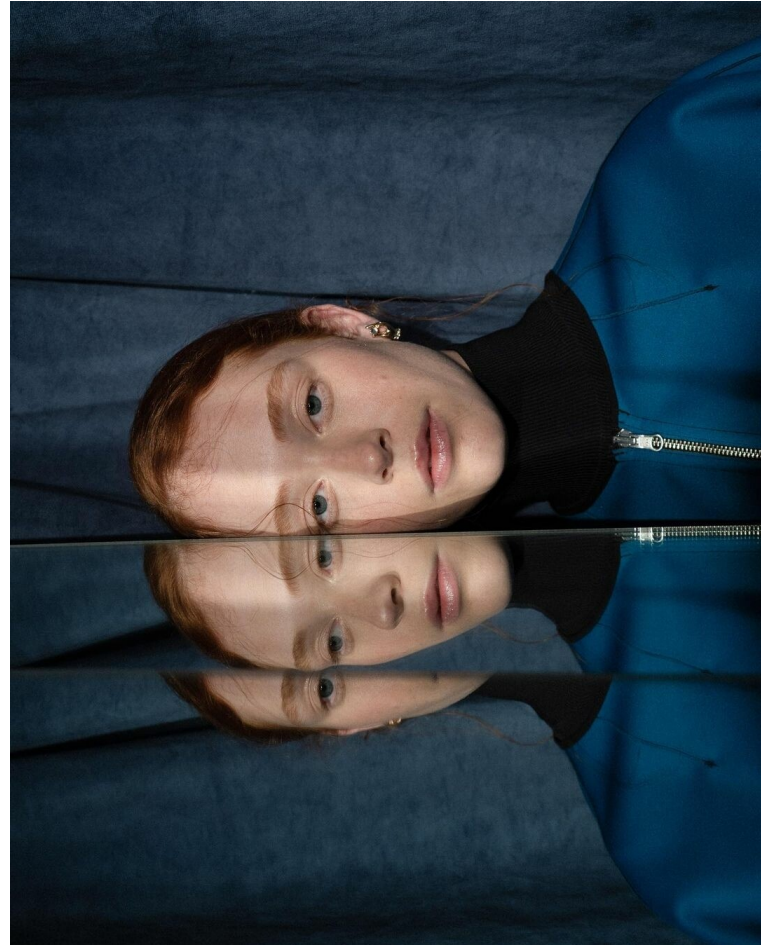

BLOW

CLARA BERRAZ

Height 1.75 / Bust 83 / Waist 62 / Hips 88 / Shoes 41 / Eyes Blue / Hair Red

BLOW

SIMORE ↘

CLARA BERRAZ

BLOW

LA MANSO ↓

CLARA BERRAZ

BLOW

PAP ↓

CLARA BERRAZ

BLOW

CLARA BERRAZ

BLOW

CLARA BERRAZ