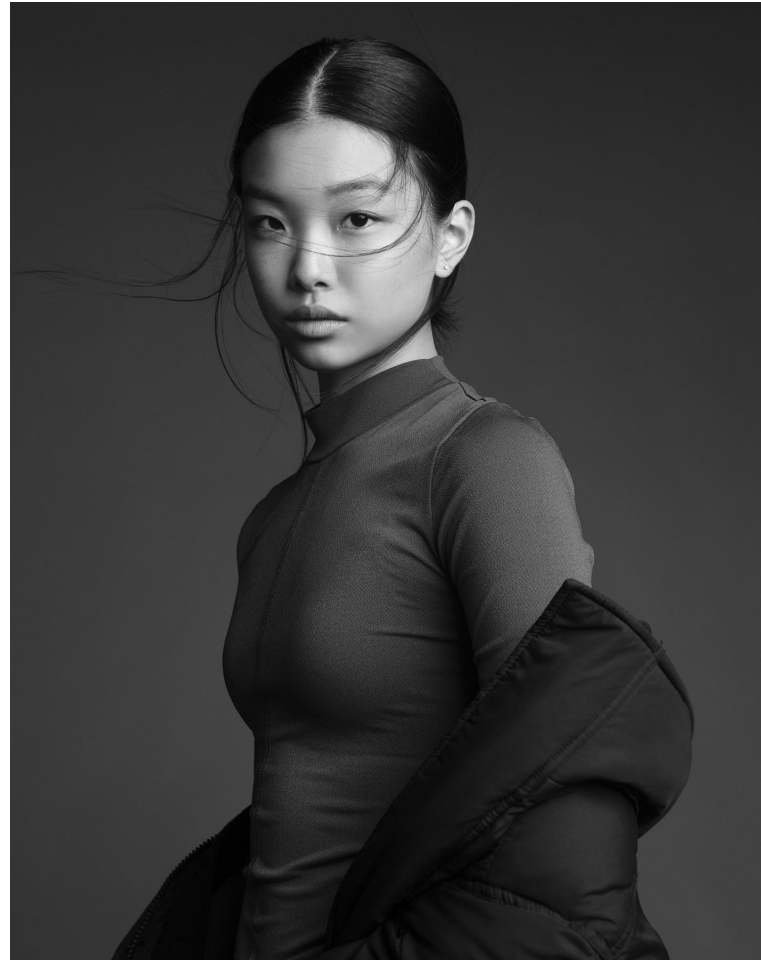

CHRISTINA LIU

BLOW