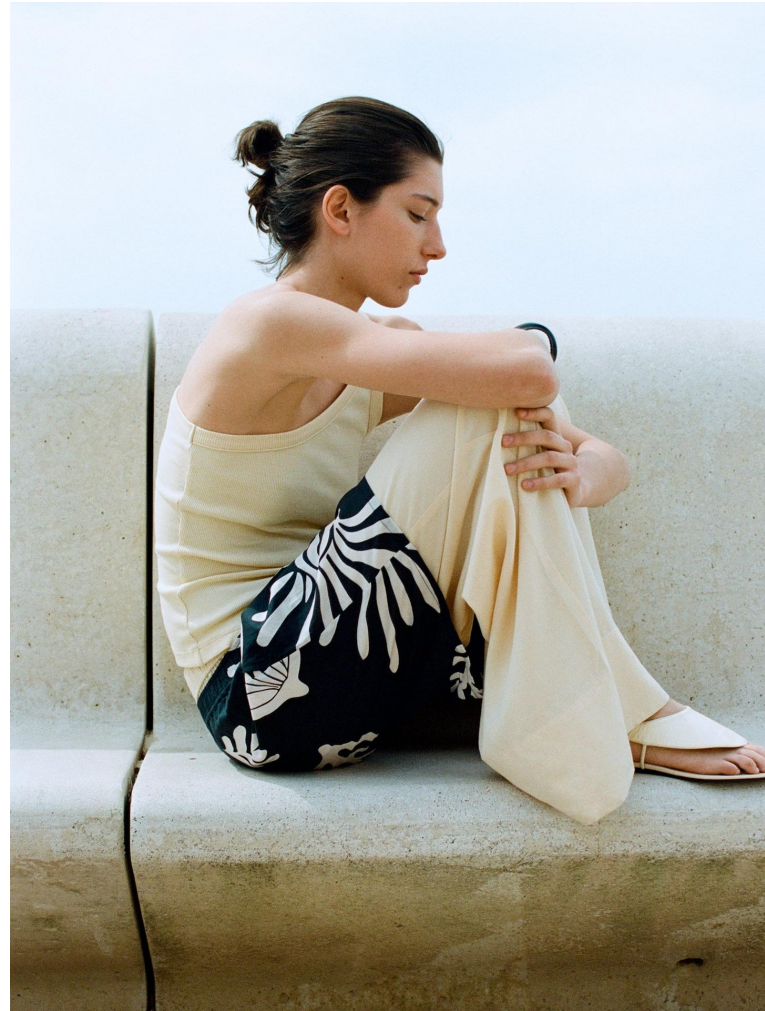

CHIARA TONAZZI

BLOW

CHIARA TONAZZI