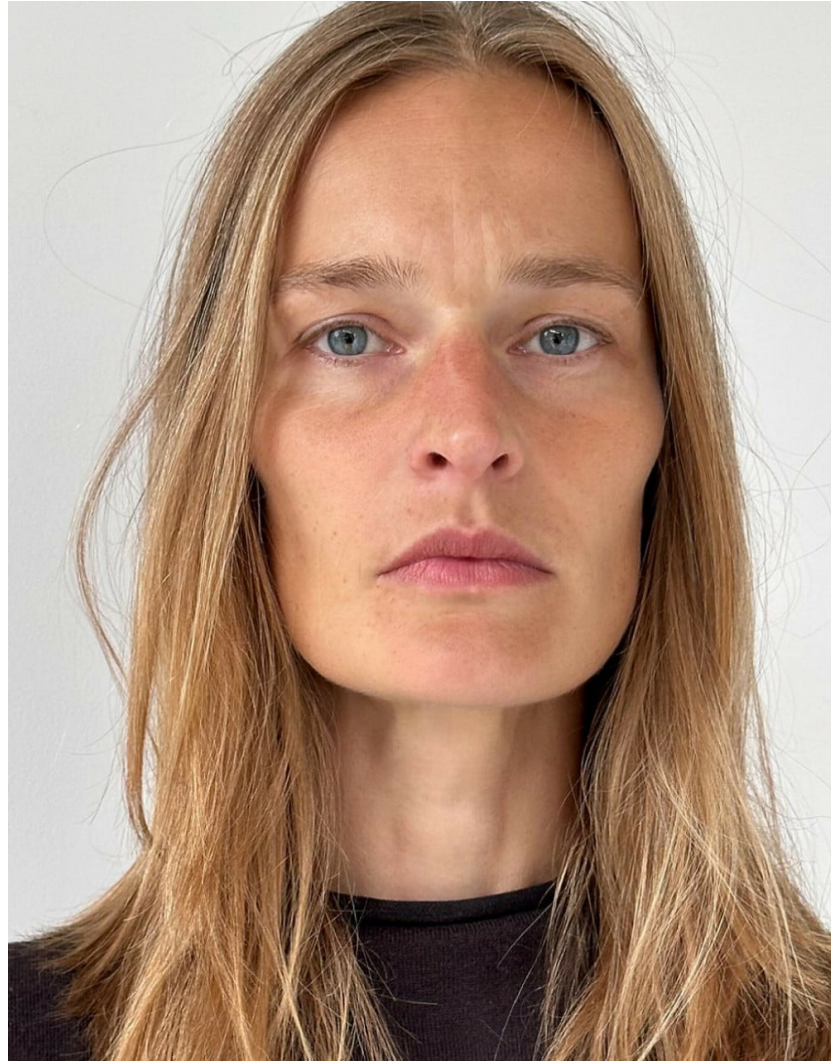

BLOW

CHARLOTTE MUMM

Height 1.77 / Bust 78 / Waist 61 / Hips 89 / Shoes 39 / Eyes Blue / Hair Blond

BLOW

CHANEL ↘

CHARLOTTE MUMM

BLOW

PAPPERBOY MAGAZINE √

T √

CHARLOTTE MUMM

BLOW

CAMILLA AND MARC ↴

CHARLOTTE MUMM

BLOW

ALEI JOURNAL ↓

MARIE CLAIRE ↓