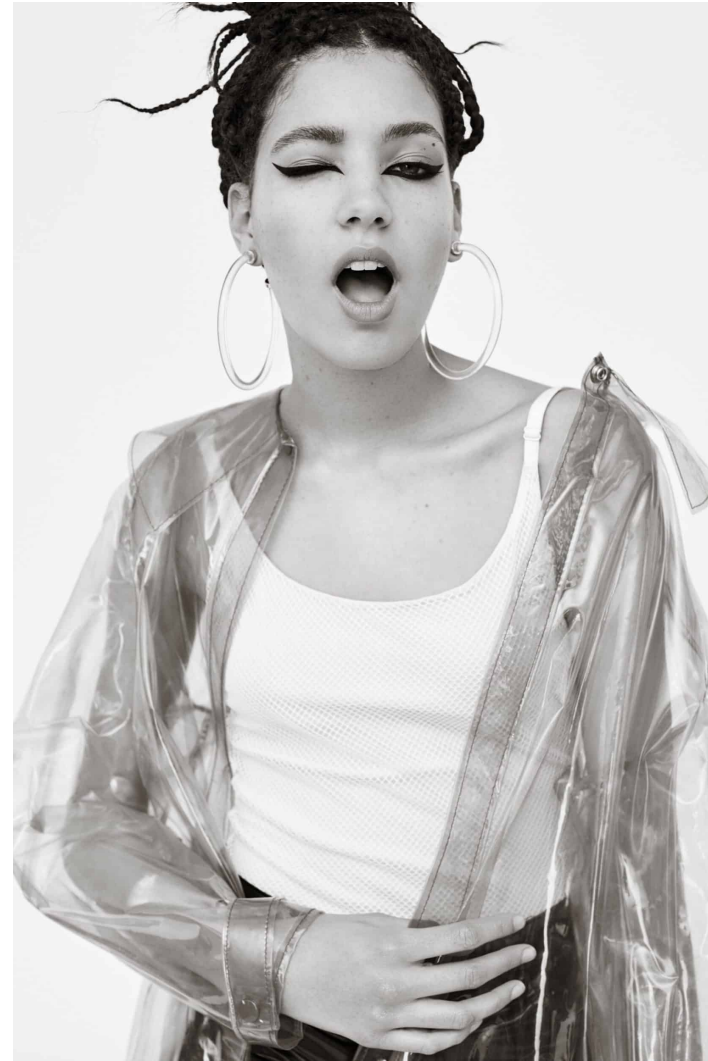

RAD HOURANI ↓

BLOW

THE INSTANT PROJECT \

CARMEL ROGER