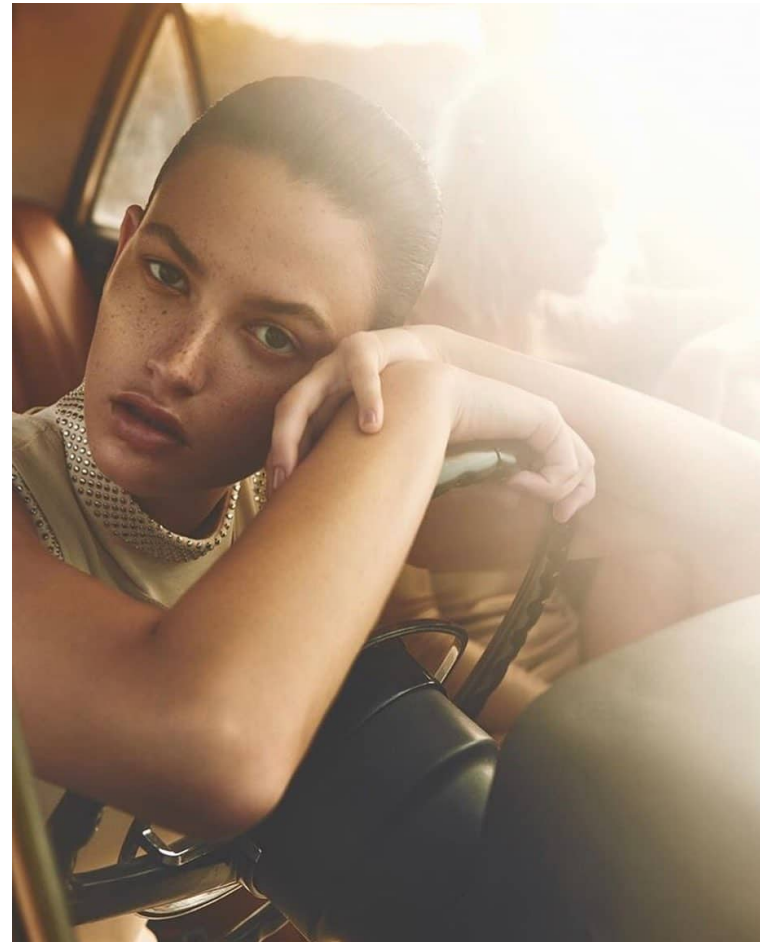

SCHÖN MAGAZINE ↓