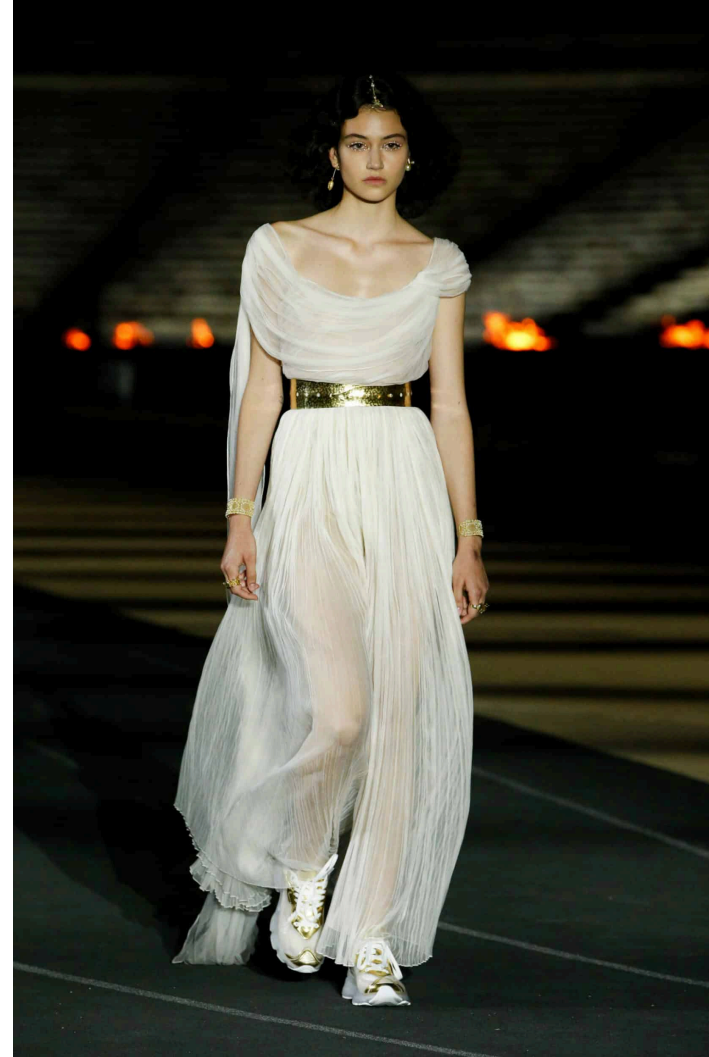

BLOW

DIOR RESORT ↓

BELL HINOVA