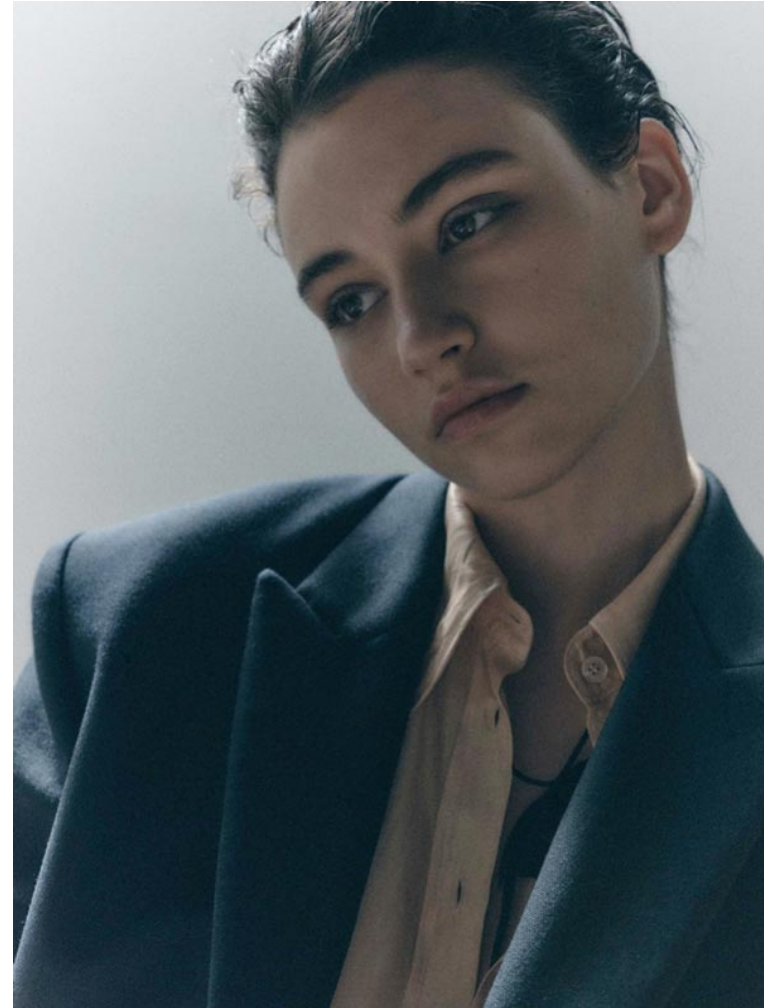

BLOW

BELL HINOVA

Height 1.80 / Bust 84 / Waist 64 / Hips 92 / Shoes 41 / Eyes Hazel / Hair Brown

BLOW

BELL HINOVA

BLOW

KENZO ↘

BELL HINOVA