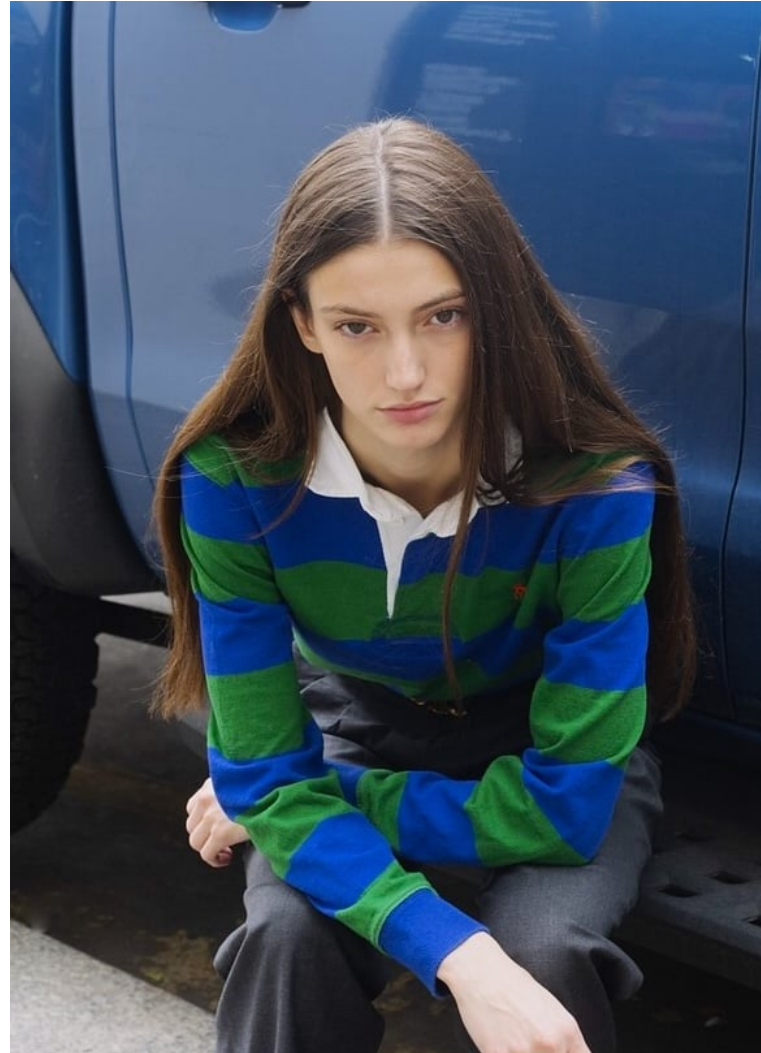

BLOW

ASLAUG

Height 1.76 / Bust 77 / Waist 60 / Hips 88 / Shoes 39 / Eyes Brown / Hair Brown

BLOW

ASLAUG

BLOW

RUNWAY 2026 ↓

ASLAUG

BLOW

RUNWAY 2025 ↓

ASLAUG

BLOW

ASLAUG

BLOW

ASLAUG

BLOW