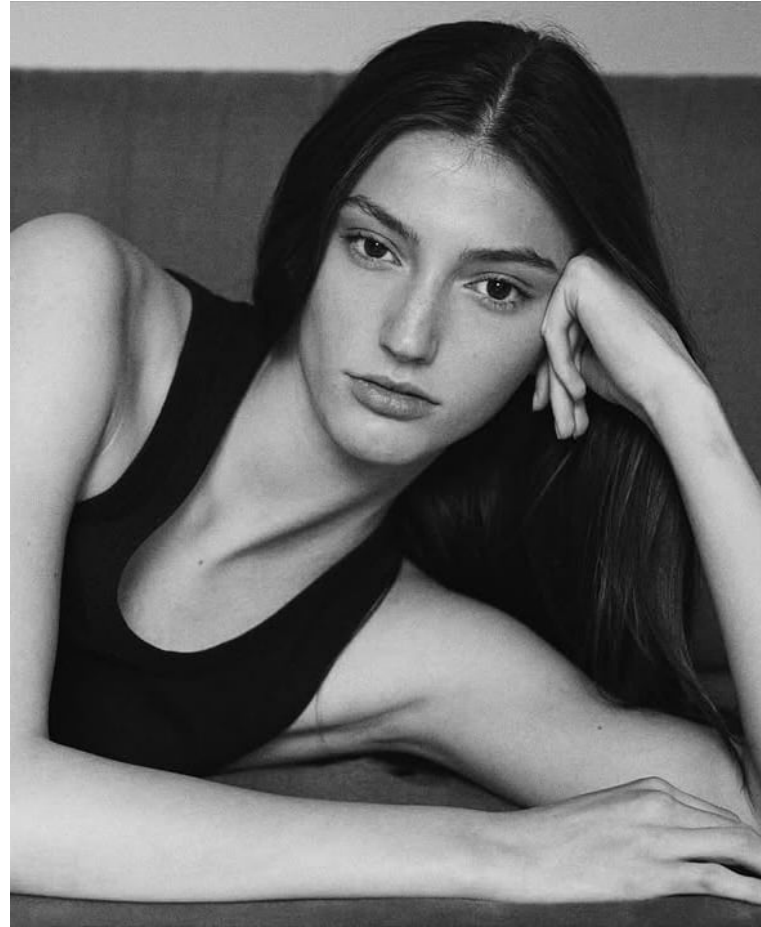

BLOW

ASLAUG