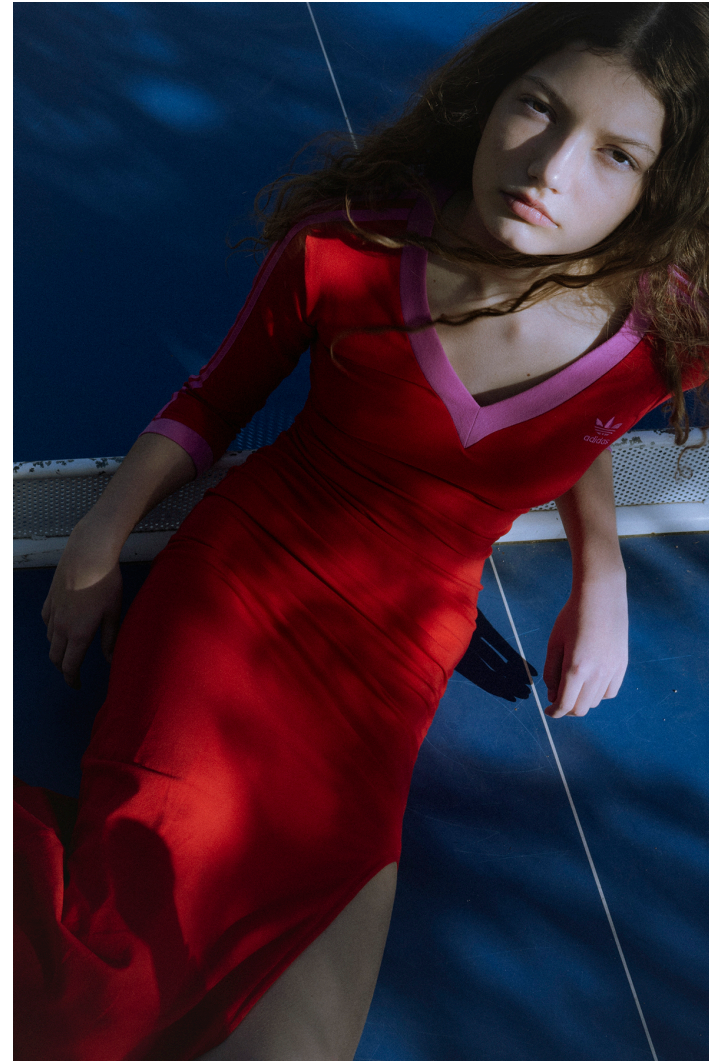

BLOW

ANNA PETER

Height 1.78 / Bust 78 / Waist 58 / Hips 88 / Shoes 42 / Eyes Brown / Hair Dark Blonde

BLOW

ANNA PETER

BLOW

CAKE MAGAZINE ↓

ANNA PETER