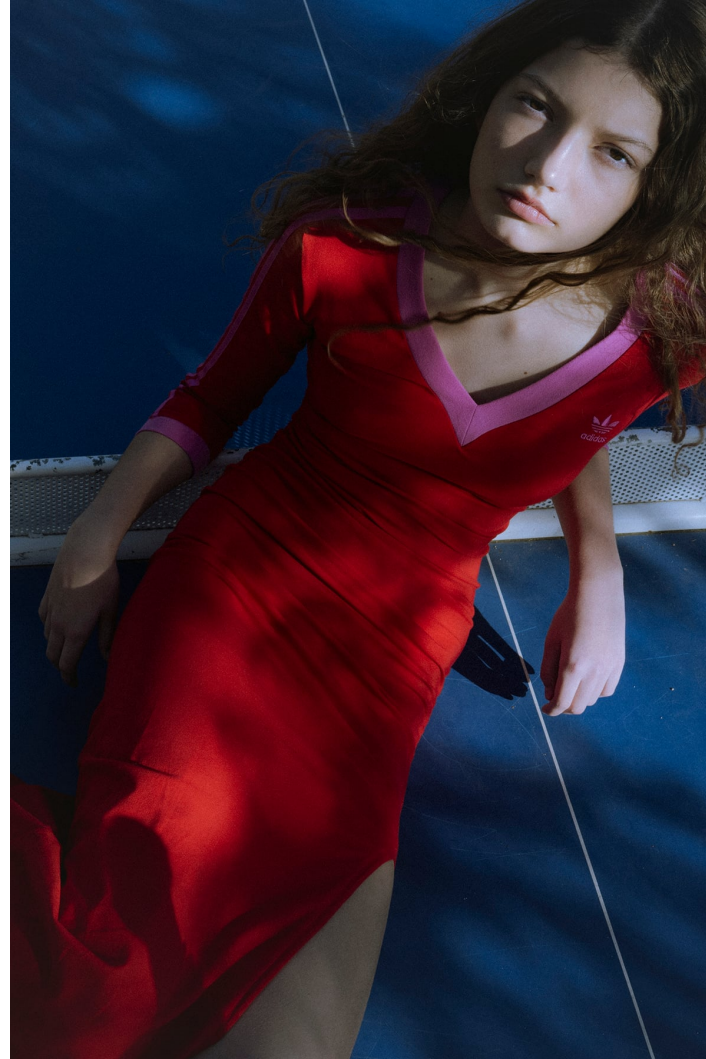

CAKE MAGAZINE ↓