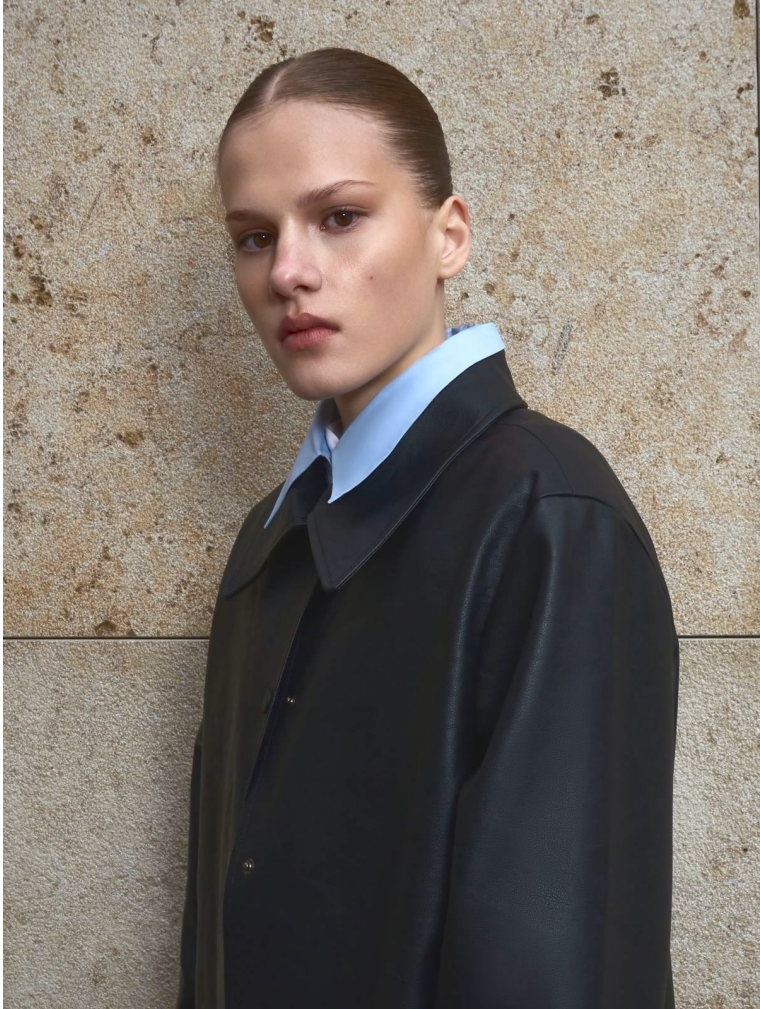

BLOW

ANNA PETCHENKO