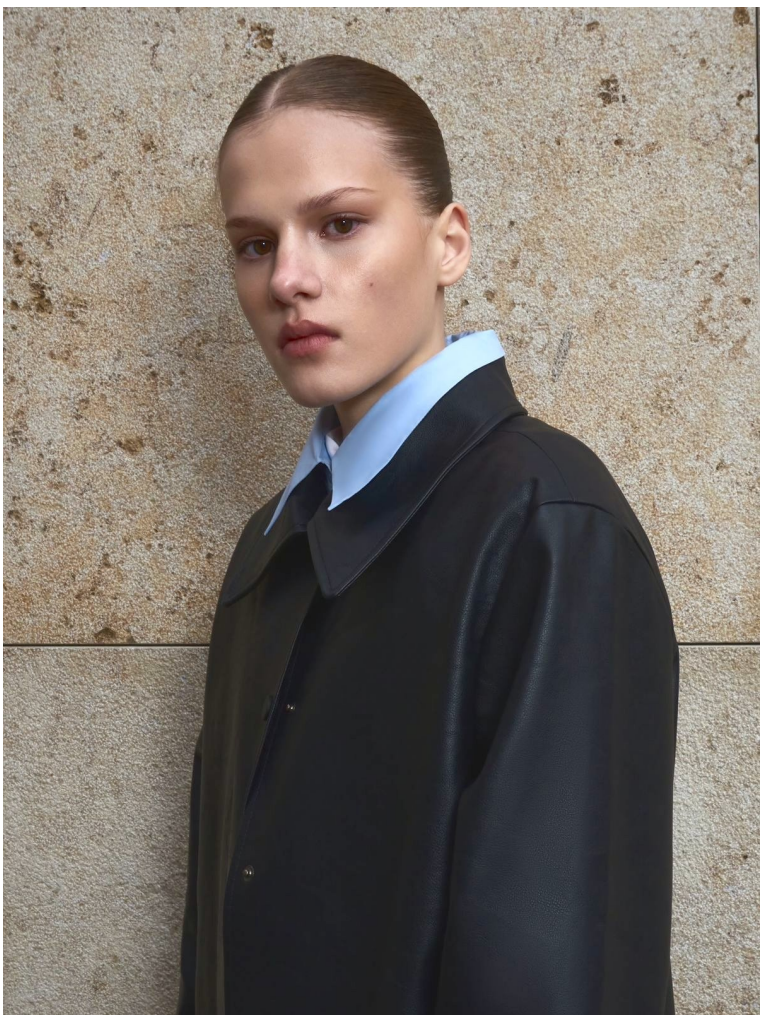

BLOW

ANNA PETCHENKO