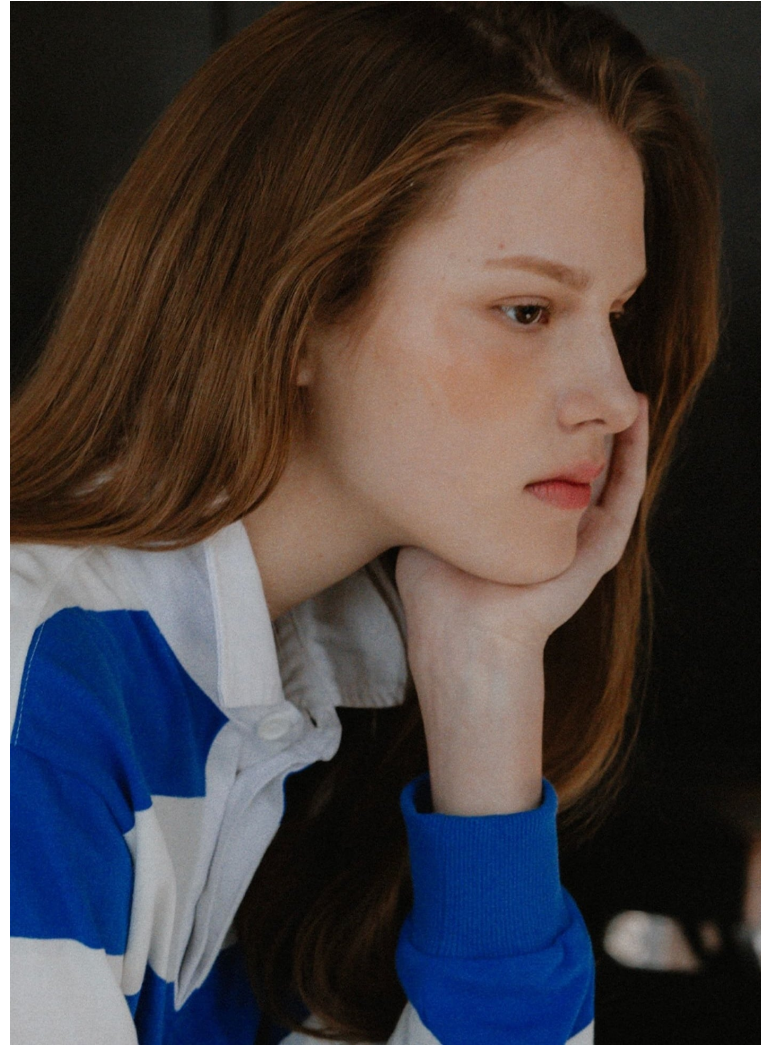

BLOW

ANNA PETCHENKO