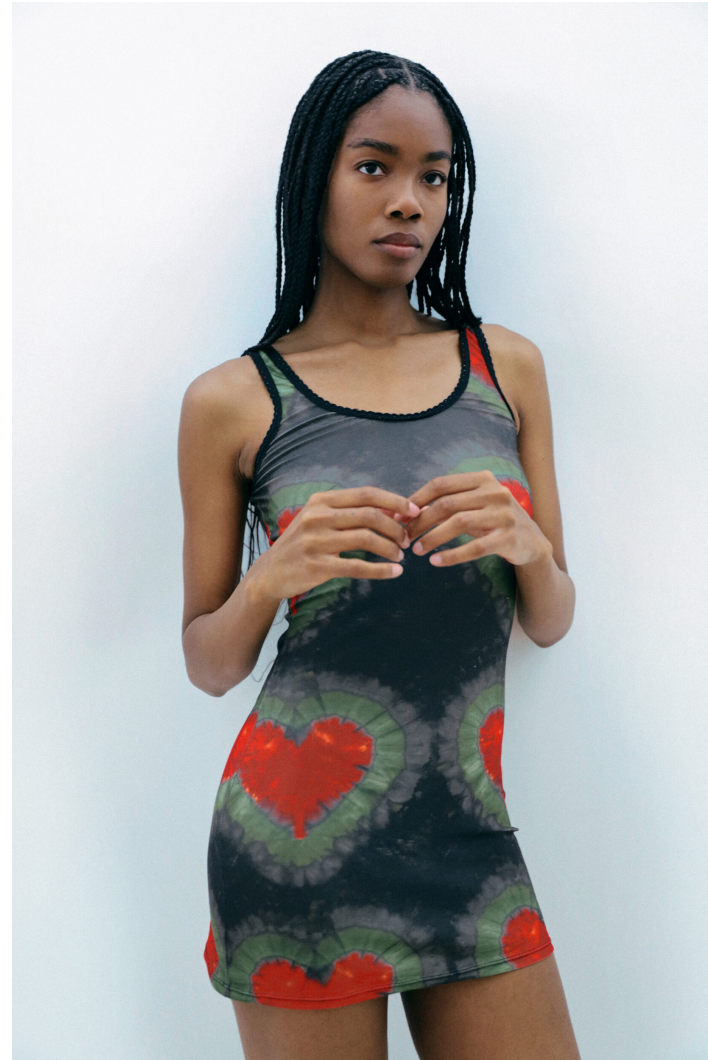

BLOW

ANGELA WINTER