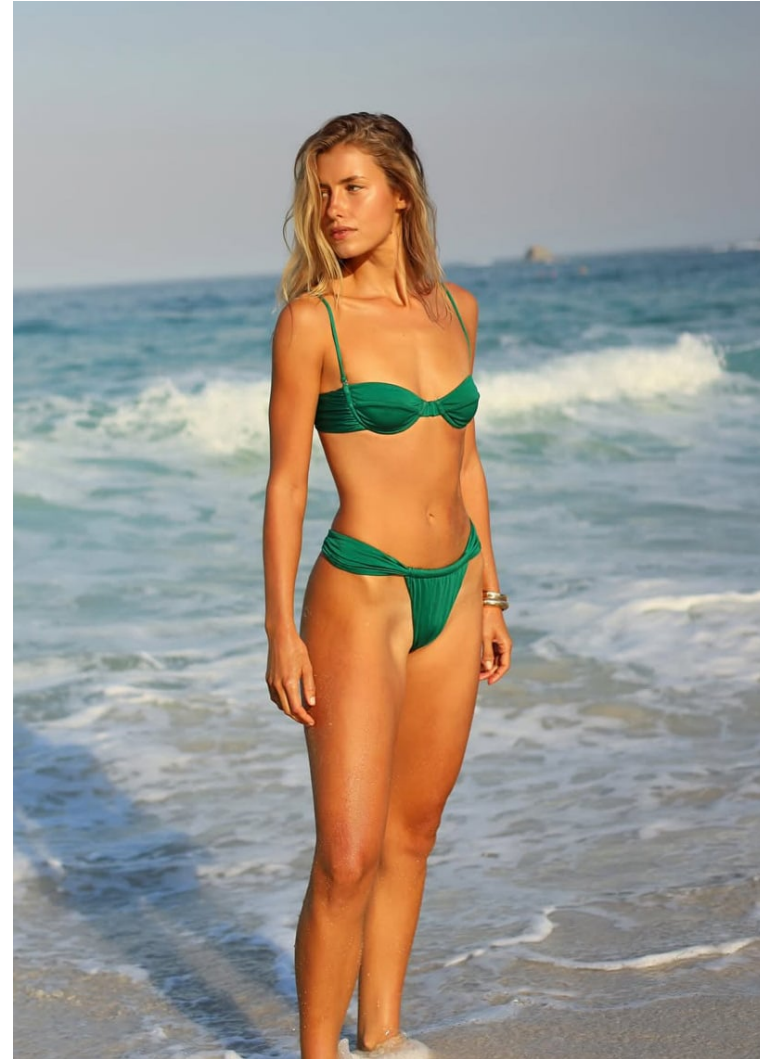

BLOW

ANDREA WITTENBERG

Height 1.75 / Bust 83 / Waist 67 / Hips 95 / Shoes 41 / Eyes Green / Hair Blonde

BLOW

WOMEN' SECRET ∨

ANDREA WITTENBERG

BLOW

STRADIVARIUS ↓