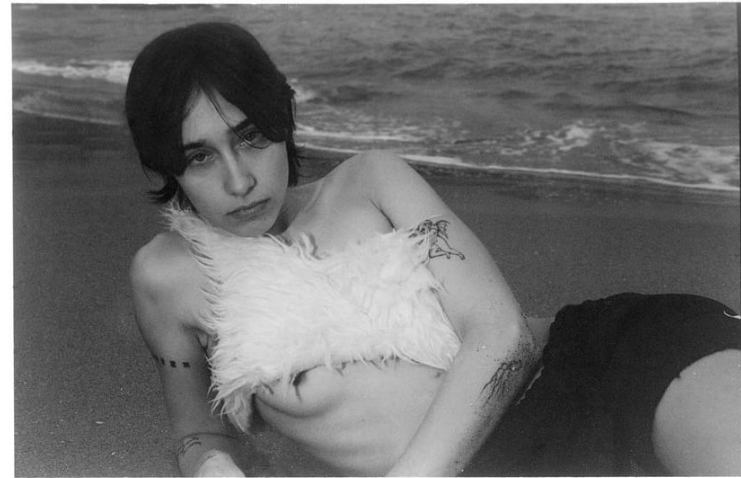

BLOW

HEREU ↘

ANA RIVERA