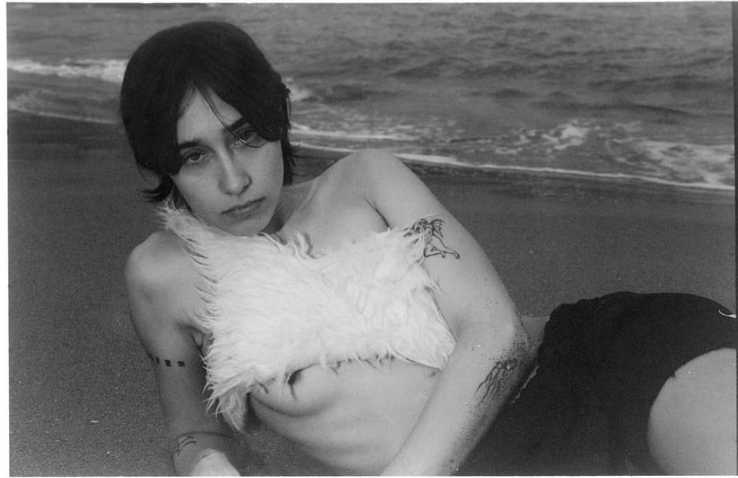

CARHARTT ↘

BLOW