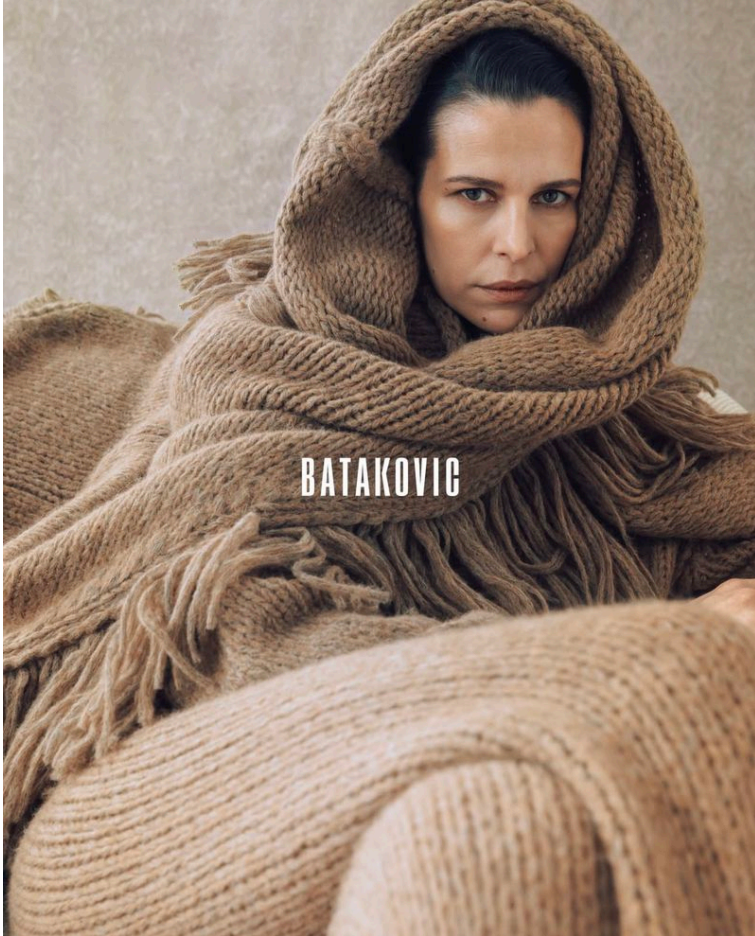

BLOW

BATAKOVIC ↓