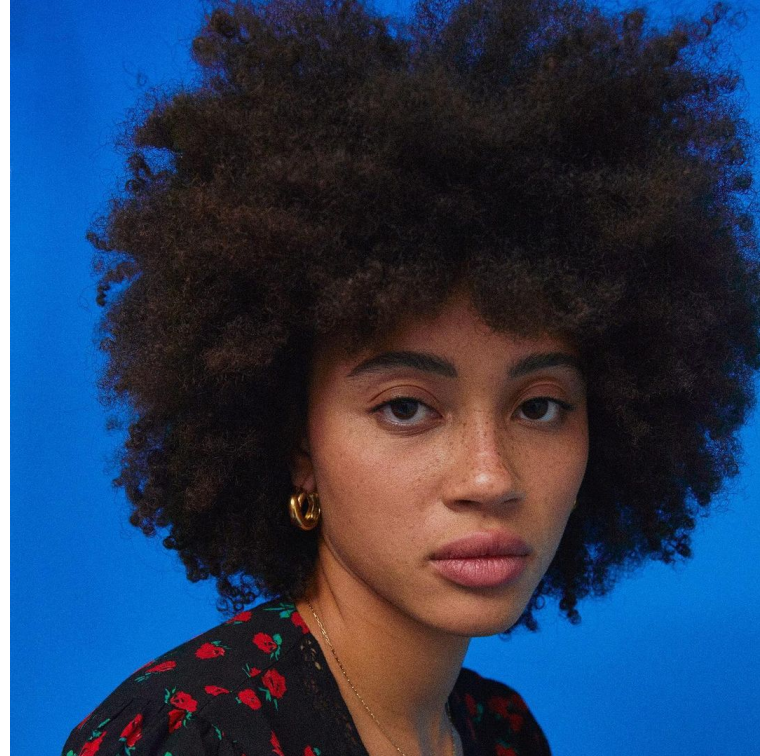

BLOW

WOOL AND THE GANG ↘

RIXO ↘

AMANDINE FOREST