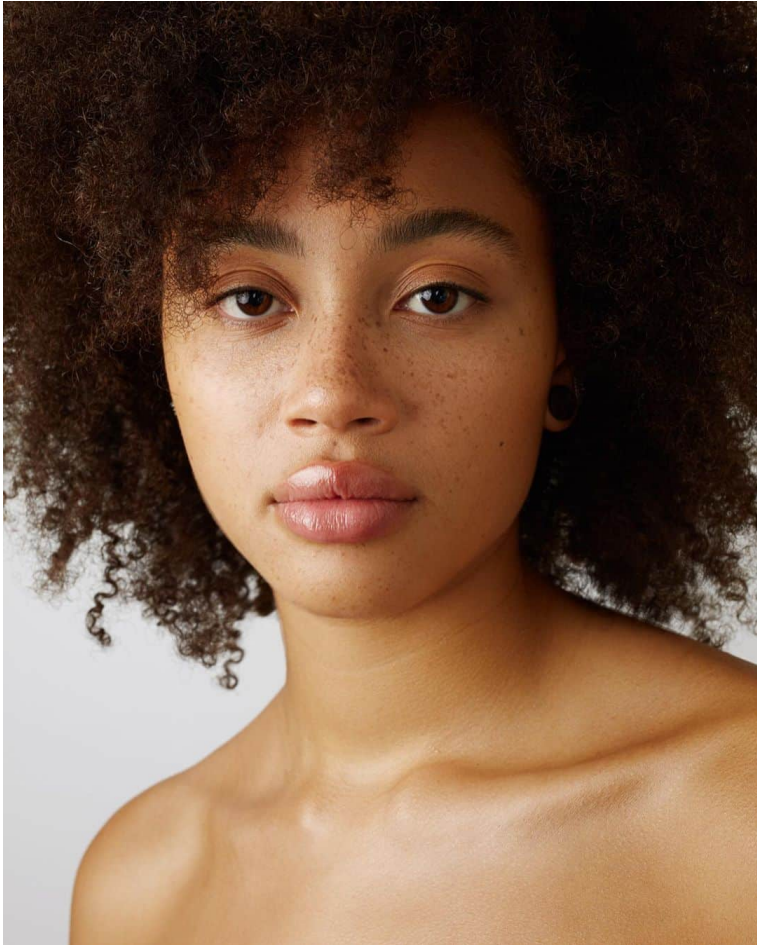

# BLOW

AMANDINE FOREST

Height 1.72 / Bust 93 / Waist 73 / Hips 94 / Shoes 38.5 / Eyes Brown / Hair Black

# BLOW

SKINMALISM ↘

AMANDINE FOREST