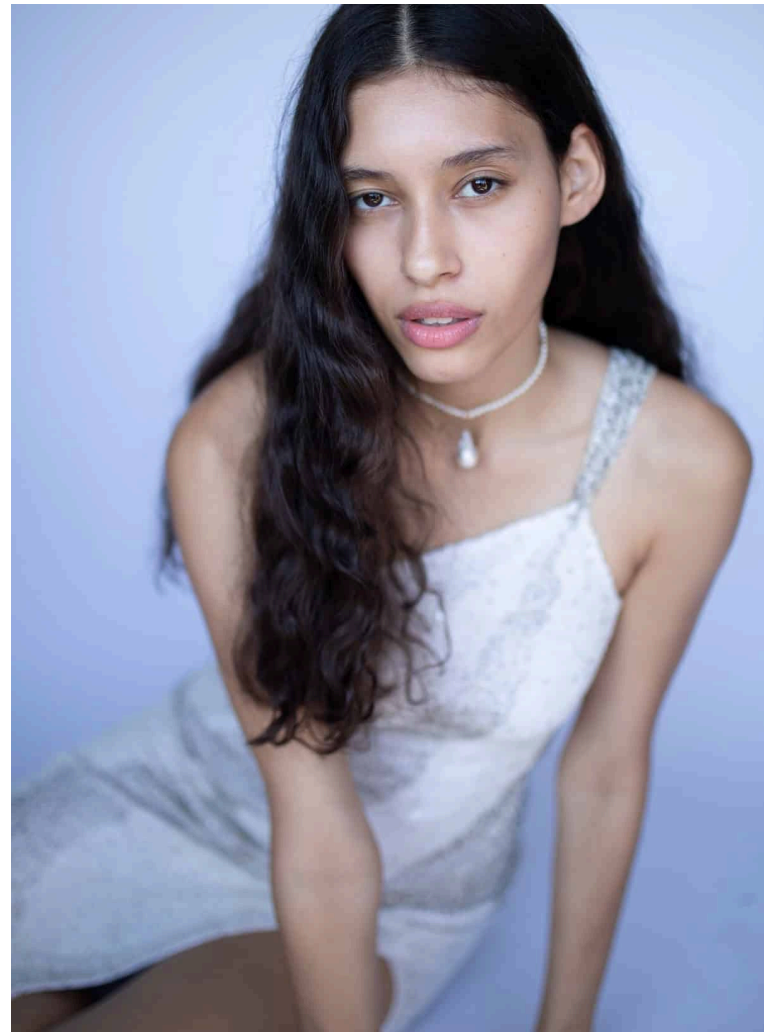

BLOW

MISSONI √

ALLANA NEIVA